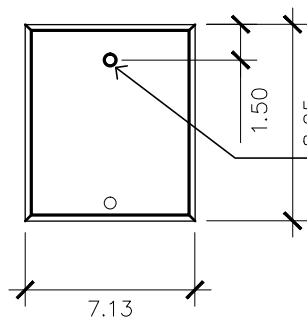

BACKPLATE

Mounting Hole

* Top of Fixture to Mounting Hole is 14.5"

STANDARD FEATURES

Solid Copper
Non-Tempered Clear Glass
Electric: Frosted Chimney

* Shown with Optional 2 Light Brass Cluster