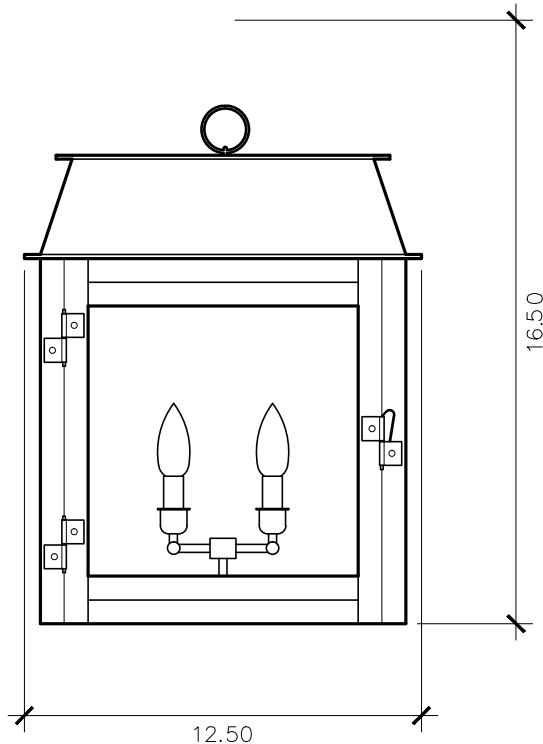

16.5h x 12.5w x 8d

ELECTRIC OPTIONS

- Medium Base Socket
- Frosted Chimney
- Single Brass Candle
- Single Brass Tall Candle
- 2 Light Brass Cluster
- 2 Light Tall Brass Cluster
- 3 Light Brass Cluster
- 4 Light Brass Cluster
- Drip Candle Covers

GAS OPTIONS

- Single Brass Burner
- Double Brass Burner
- Triple Brass Burner
- LP Brass Burner
- Bat Flame Brass Burner

GLASS OPTIONS

- Non-Tempered Clear
- Seeded
- Artique

ACCESSORIES

- Solid Copper Top
- Copper Panels
- Top Copper Ring
- Brass Cross Bars
- Top Loop
- Full Scroll
- Side Scrolls
- Backward Scroll
- Wall Bracket WBC
- Wall Yoke
- Top Mount
- Top Hole Backplate
- Pier Mount
- Pier Mount Cover
- Hidden Gas Line

AVAILABLE FINISHES

- Solid Copper
- Aged Bronze
- Powder Coated Black
- Platinum

BACKPLATE

Mounting Hole

* Top of Fixture to Mounting Hole is 14.5"

STANDARD FEATURES

Solid Copper
Non-Tempered Clear Glass
Electric: Frosted Chimney