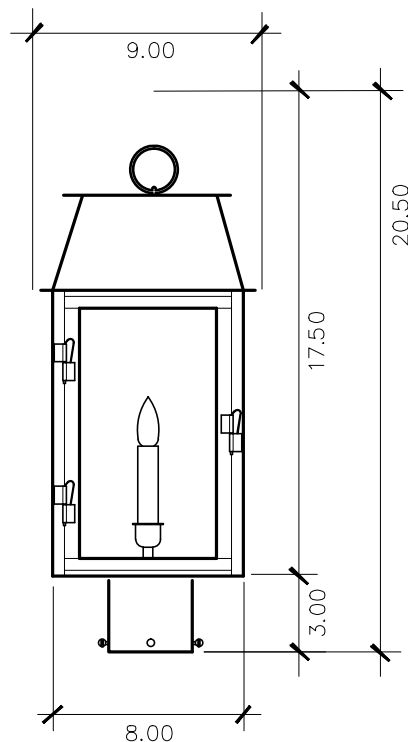

Georgetown Collection

GT - 177
post mount

20.5h x 9w x 6.5d

ELECTRIC OPTIONS

- ☒ Medium Base Socket
- ☒ Frosted Chimney
- ☒ Single Brass Candle
- ☒ Single Brass Tall Candle
- ☒ 2 Light Brass Cluster
- ☒ 2 Light Tall Brass Cluster
- ☐ 3 Light Brass Cluster
- ☐ 4 Light Brass Cluster
- ☒ Drip Candle Covers

GAS OPTIONS

- ☐ Single Brass Burner
- ☐ Double Brass Burner
- ☐ Triple Brass Burner
- ☐ Extra Tall Burner
- ☐ LP Brass Burner
- ☐ Palmetto Flame Brass Burner
- ☐ Bat Flame Brass Burner
- ☐ Hidden Gas Line

GLASS OPTIONS

- ☒ Tempered Clear
- ☒ Seeded
- ☒ Artique

ACCESSORIES

- ☐ Solid Copper Top
- ☐ Copper Panels
- ☒ Top Copper Ring
- ☒ Brass Cross Bars
- ☒ Copper Cross Bars
- ☐ Top Loop
- ☐ Full Scroll
- ☐ Backward Scroll
- ☐ Side Scrolls
- ☐ Down Scrolls
- ☐ Top Loop Hanger
- ☒ Wall Bracket WBC
- ☐ Wall Yoke
- ☐ Extender Bracket
- ☐ Top Mount
- ☐ Top Hole Backplate
- ☒ Pier Mount
- ☒ Pier Mount Cover

FINISHES

- ☒ Solid Copper
- ☒ Aged Bronze
- ☒ Powder Coated Black
- ☐ Silver

STANDARD FEATURES

Solid Copper
Tempered Clear Glass
Electric: Single Brass Candle
Mounts on Standard Poles or Pier Mounts
of 3" Diameter

* Shown with Standard Brass Candle

Lantern & Scroll

a brilliant first impression

2041 South Blvd. Suite C, Charlotte, NC 28203 - 704.333.5088 - buyfrom@lanternandscroll.com