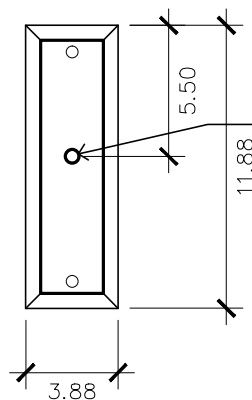

17.5h x 9w x 7.5d

### ACCESSORIES

- Solid Copper Top
- Copper Panels
- Top Copper Ring
- Brass Cross Bars
- Copper Cross Bars
- Top Loop
- Full Scroll
- Backward Scroll
- Side Scrolls
- Down Scrolls
- Top Loop Hanger
- Wall Bracket WBC
- Wall Yoke
- Extender Bracket
- Top Mount
- Top Hole Backplate
- Pier Mount
- Pier Mount Cover

### BACKPLATE

Mounting Hole

\* Top of Fixture to Mounting Hole is 15"