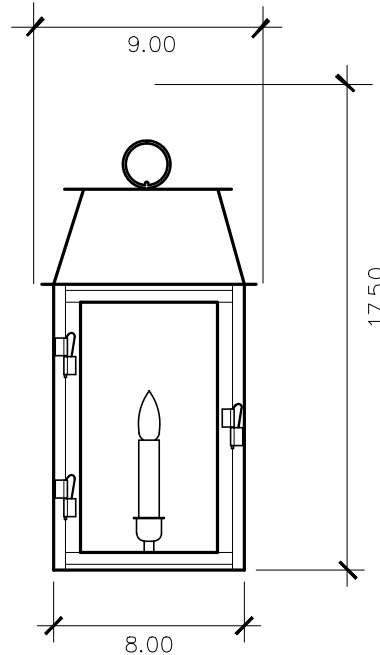

17.5h x 9w x 7.5d

### BACKPLATE

Mounting Hole

\* Top of Fixture to Mounting Hole is 15"