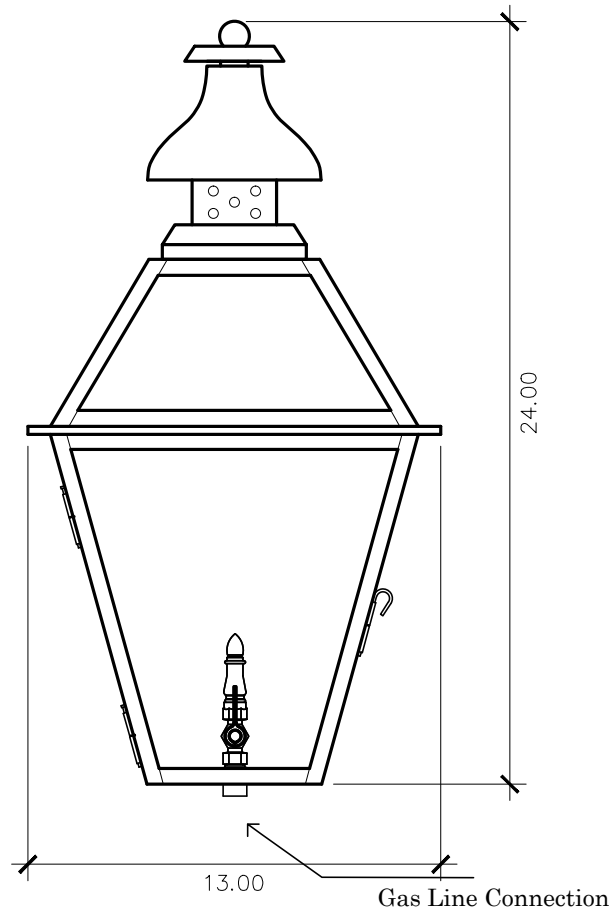

Tradd Street Collection

T - 32G
wall mount

ELECTRIC OPTIONS

- Medium Base Socket
- Frosted Chimney
- Single Brass Candle
- Single Brass Tall Candle
- 2 Light Brass Cluster
- 2 Light Tall Brass Cluster
- 3 Light Brass Cluster
- 4 Light Brass Cluster
- Drip Candle Covers

- Tempered Clear
- Seeded
- Artique

ACCESSORIES

- Solid Copper Top
- Copper Panels
- Top Copper Ring
- Brass Cross Bars
- Copper Cross Bars
- Top Loop
- Full Scroll
- Backward Scroll
- Side Scrolls
- Down Scrolls
- Top Loop Hanger
- Wall Bracket WBC
- Wall Yoke
- Extender Bracket
- Top Mount
- Top Hole Backplate
- Pier Mount
- Pier Mount Cover

FINISHES

- Solid Copper
- Aged Bronze
- Powder Coated Black
- Silver

24h x 13w x 14d

BACKPLATE

Mounting Hole

* Top of Fixture to Mounting Hole is 19"

STANDARD FEATURES

Solid Copper
Tempered Clear Glass
Gas: Single Brass Burner