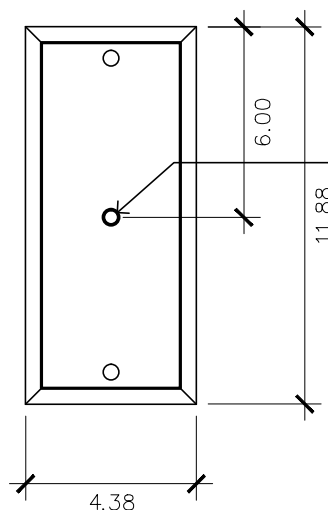

- Tempered Clear
- Seeded
- Artique

ACCESSORIES

- Solid Copper Top
- Copper Panels
- Top Copper Ring
- Brass Cross Bars
- Copper Cross Bars
- Top Loop
- Full Scroll
- Backward Scroll
- Side Scrolls
- Down Scrolls
- Top Loop Hanger
- Wall Bracket WBC
- Wall Yoke
- Extender Bracket
- Top Mount
- Top Hole Backplate
- Pier Mount
- Pier Mount Cover

FINISHES

- Solid Copper
- Aged Bronze
- Powder Coated Black
- Silver

24h x 13w x 14d

BACKPLATE

Mounting Hole

* Top of Fixture to Mounting Hole is 19"

STANDARD FEATURES

Solid Copper
Tempered Clear Glass
Gas: Single Brass Burner