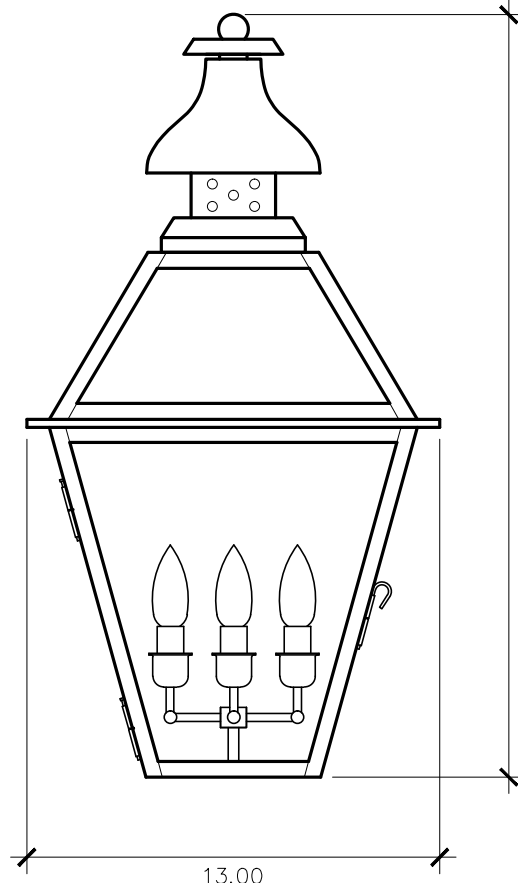

Tradd Street Collection

T - 32E
wall mount

ELECTRIC OPTIONS

- Medium Base Socket
- Frosted Chimney
- Single Brass Candle
- Single Brass Tall Candle
- 2 Light Brass Cluster
- 2 Light Tall Brass Cluster
- 3 Light Brass Cluster
- 4 Light Brass Cluster
- Drip Candle Covers

- Tempered Clear
- Seeded
- Artique

ACCESSORIES

- Solid Copper Top
- Copper Panels
- Top Copper Ring
- Brass Cross Bars
- Copper Cross Bars
- Top Loop
- Full Scroll
- Backward Scroll
- Side Scrolls
- Down Scrolls
- Top Loop Hanger
- Wall Bracket WBC
- Wall Yoke
- Extender Bracket
- Top Mount
- Top Hole Backplate
- Pier Mount
- Pier Mount Cover

FINISHES

- Solid Copper
- Aged Bronze
- Powder Coated Black
- Silver

24h x 13w x 14d

BACKPLATE

Mounting Hole

* Top of Fixture to Mounting Hole is 19"

STANDARD FEATURES

Solid Copper
Tempered Clear Glass
Electric: Frosted Chimney with Standard Bulb