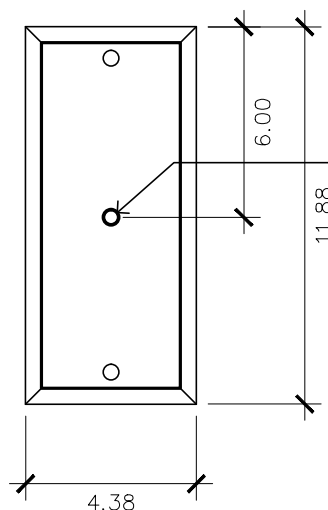

- Tempered Clear
- Seeded
- Artique

ACCESSORIES

- Solid Copper Top
- Copper Panels
- Top Copper Ring
- Brass Cross Bars
- Copper Cross Bars
- Top Loop
- Full Scroll
- Backward Scroll
- Side Scrolls
- Down Scrolls
- Top Loop Hanger
- Wall Bracket WBC
- Wall Yoke
- Extender Bracket
- Top Mount
- Top Hole Backplate
- Pier Mount
- Pier Mount Cover

FINISHES

- Solid Copper
- Aged Bronze
- Powder Coated Black
- Silver

24h x 13w x 14d

BACKPLATE

Mounting Hole

* Top of Fixture to Mounting Hole is 19"

STANDARD FEATURES

Solid Copper
Tempered Clear Glass
Electric: Frosted Chimney with Standard Bulb