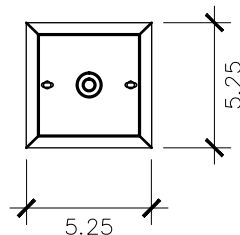

- Non-Tempered Clear
- Seeded
- Artique

ACCESSORIES

- Solid Copper Top
- Copper Panels
- Top Copper Ring
- Brass Cross Bars
- Copper Cross Bars
- Top Loop
- Full Scroll
- Backward Scroll
- Side Scrolls
- Down Scrolls
- Top Loop Hanger
- Wall Bracket WBC
- Wall Yoke
- Extender Bracket
- Top Mount
- Top Hole Backplate
- Pier Mount
- Pier Mount Cover

FINISHES

- Solid Copper
- Aged Bronze
- Powder Coated Black
- Silver

40h x 16w x 16d

CEILING MOUNTING PLATE

STANDARD FEATURES

Solid Copper
Non-Tempered Clear Glass
Electric: 4 Light Brass Cluster
Gas: Not Available On This Model
Overall Height with Standard Chain : 41"