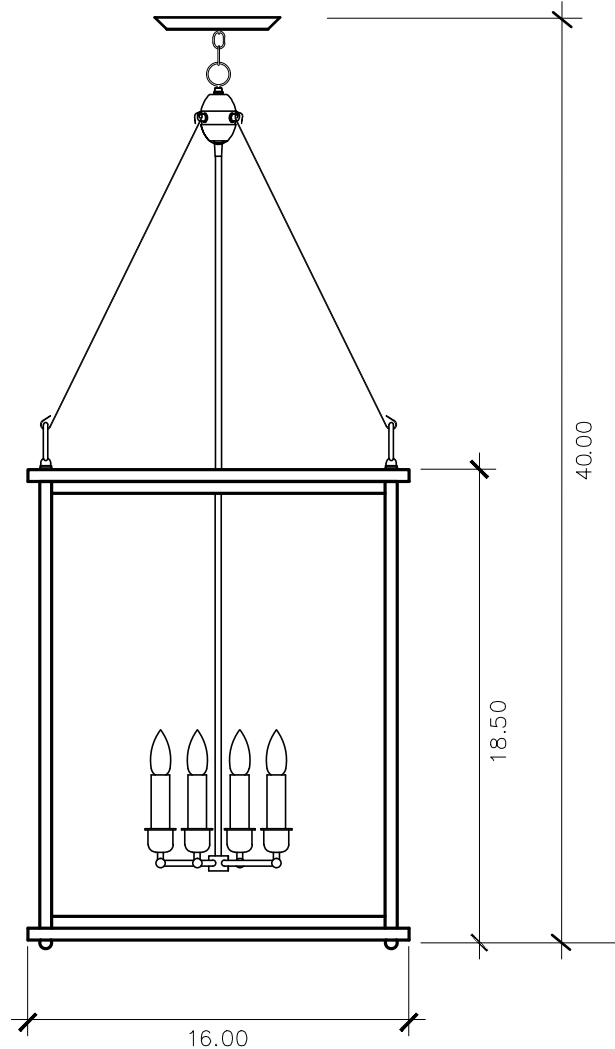

Midtown Collection

MT - 3
hanging

ELECTRIC OPTIONS

- Medium Base Socket
- Frosted Chimney
- Single Brass Candle
- Single Brass Tall Candle
- 2 Light Brass Cluster
- 2 Light Tall Brass Cluster
- 3 Light Brass Cluster
- 4 Light Brass Cluster
- Drip Candle Covers

- Non-Tempered Clear
- Seeded
- Artique

ACCESSORIES

- Solid Copper Top
- Copper Panels
- Top Copper Ring
- Brass Cross Bars
- Copper Cross Bars
- Top Loop
- Full Scroll
- Backward Scroll
- Side Scrolls
- Down Scrolls
- Top Loop Hanger
- Wall Bracket WBC
- Wall Yoke
- Extender Bracket
- Top Mount
- Top Hole Backplate
- Pier Mount
- Pier Mount Cover

FINISHES

- Solid Copper
- Aged Bronze
- Powder Coated Black
- Silver

40h x 16w x 16d

CEILING MOUNTING PLATE

STANDARD FEATURES

Solid Copper
Non-Tempered Clear Glass
Electric: 4 Light Brass Cluster
Gas: Not Available On This Model
Overall Height with Standard Chain : 41"