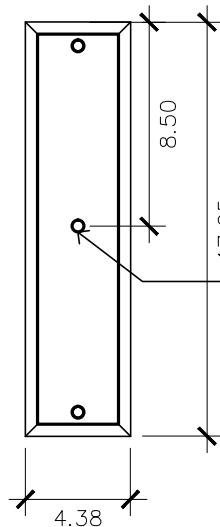

- Non-Tempered Clear
- Seeded
- Artique

ACCESSORIES

- Solid Copper Top
- Copper Panels
- Top Copper Ring
- Brass Cross Bars
- Copper Cross Bars
- Top Loop
- Full Scroll
- Backward Scroll
- Side Scrolls
- Down Scrolls
- Top Loop Hanger
- Wall Bracket WBC
- Wall Yoke
- Extender Bracket
- Top Mount
- Top Hole Backplate
- Pier Mount
- Pier Mount Cover

FINISHES

- Solid Copper
- Aged Bronze
- Powder Coated Black
- Silver

BACKPLATE

Mounting Hole

* Top of Fixture to Center of Mounting Hole is 11.50"

STANDARD FEATURES

Solid Copper
Tempered Clear Glass
Electric: Single Brass Candle