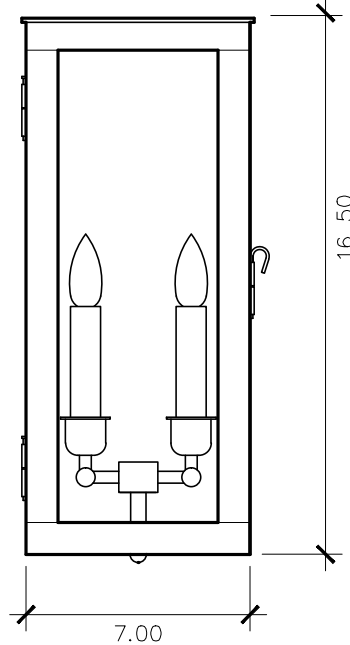

FINISHES

- Solid Copper
- Aged Bronze
- Powder Coated Black
- Silver

BACKPLATE

Mounting Hole

* Top of Fixture to Center of Mounting Hole is 11.50"

STANDARD FEATURES

Solid Copper
Tempered Clear Glass
Electric: Single Brass Candle