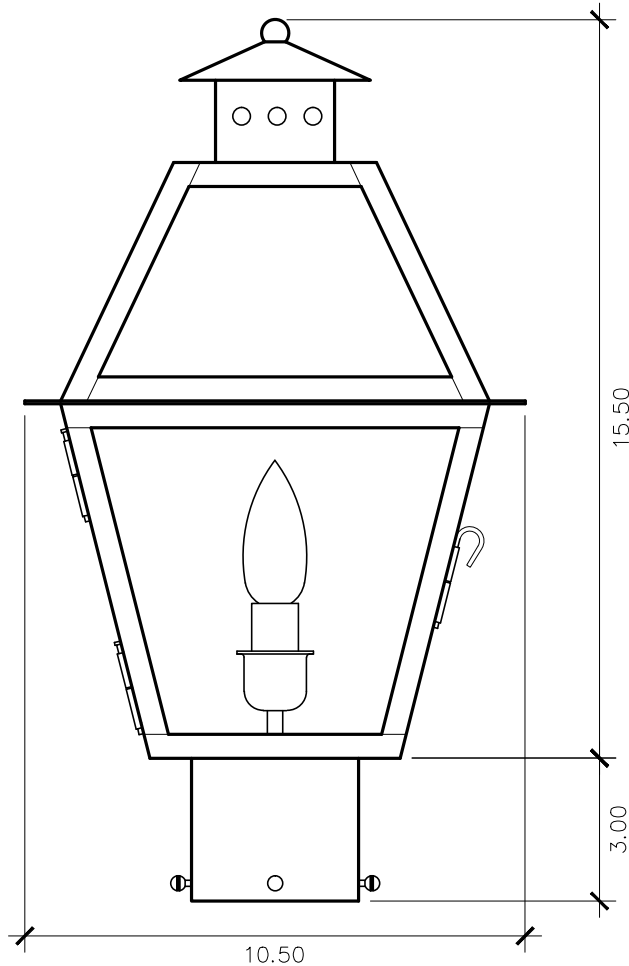

Charleston Collection

CH - 5
post mount

18.5h x 10.5w x 10.5d

ELECTRIC OPTIONS

- ☐ Medium Base Socket
- ☐ Frosted Chimney
- ☒ Single Brass Candle
- ☒ Single Brass Tall Candle
- ☒ 2 Light Brass Cluster
- ☒ 2 Light Tall Brass Cluster
- ☒ 3 Light Brass Cluster
- ☐ 4 Light Brass Cluster
- ☒ Drip Candle Covers

GAS OPTIONS

- ☒ Single Brass Burner
- ☐ Double Brass Burner
- ☐ Triple Brass Burner
- ☐ Extra Tall Burner
- ☒ LP Brass Burner
- ☒ Palmetto Flame Brass Burner
- ☒ Bat Flame Brass Burner
- ☐ Hidden Gas Line

GLASS OPTIONS

- ☒ Tempered Clear
- ☒ Seeded
- ☒ Artique

ACCESSORIES

- ☒ Solid Copper Top
- ☒ Copper Panels
- ☒ Top Copper Ring
- ☒ Brass Cross Bars
- ☒ Copper Cross Bars
- ☐ Top Loop
- ☐ Full Scroll
- ☐ Backward Scroll
- ☐ Side Scrolls
- ☐ Down Scrolls
- ☐ Top Loop Hanger
- ☒ Wall Bracket WBC
- ☐ Wall Yoke
- ☐ Extender Bracket
- ☐ Top Mount
- ☐ Top Hole Backplate
- ☒ Pier Mount
- ☒ Pier Mount Cover

FINISHES

- ☒ Solid Copper
- ☒ Aged Bronze
- ☒ Powder Coated Black
- ☐ Silver

STANDARD FEATURES

Solid Copper
Tempered Clear Glass
Electric: Medium Base Socket
Gas: Single Brass Burner
Mounts on Standard Poles or Pier Mounts
of 3" Diameter

* Shown with Optional Single Brass Candle

Lantern & Scroll

a brilliant first impression