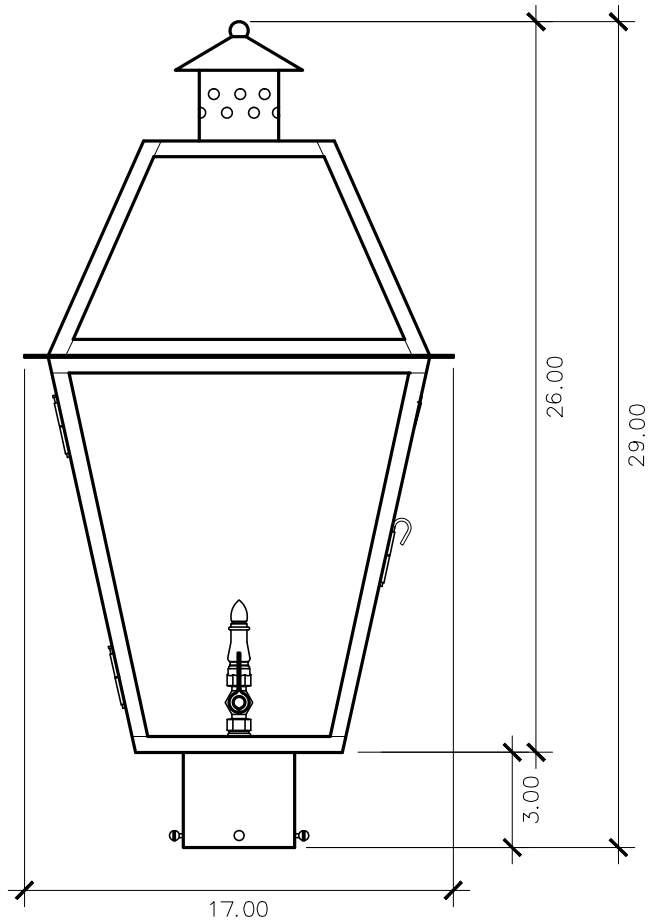

Charleston Collection

CH - 40
post mount

ELECTRIC OPTIONS

- Medium Base Socket
- Frosted Chimney
- Single Brass Candle
- Single Brass Tall Candle
- 2 Light Brass Cluster
- 2 Light Tall Brass Cluster
- 3 Light Brass Cluster
- 4 Light Brass Cluster
- Drip Candle Covers

- Tempered Clear
- Seeded
- Artique

ACCESSORIES

- Solid Copper Top
- Copper Panels
- Top Copper Ring
- Brass Cross Bars
- Copper Cross Bars
- Top Loop
- Full Scroll
- Backward Scroll
- Side Scrolls
- Down Scrolls
- Top Loop Hanger
- Wall Bracket WBC
- Wall Yoke
- Extender Bracket
- Top Mount
- Top Hole Backplate
- Pier Mount
- Pier Mount Cover

FINISHES

- Solid Copper
- Aged Bronze
- Powder Coated Black
- Silver

29h x 17w x 17d

STANDARD FEATURES

Solid Copper
Tempered Clear Glass
Electric: Medium Base Socket
Gas: Single Brass Burner
Mounts on Standard Poles or Pier Mounts
of 3" Diameter