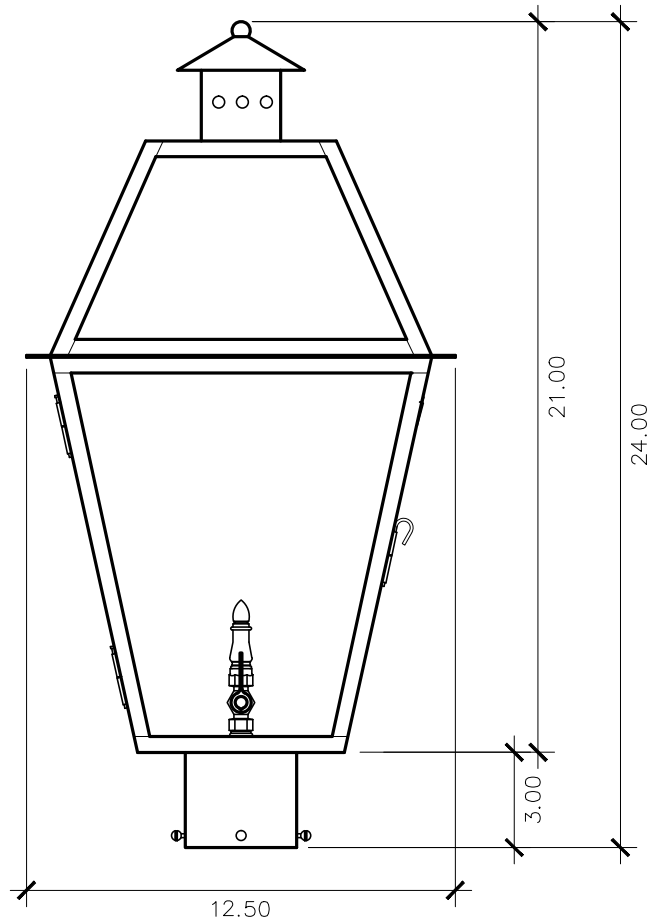

Charleston Collection

CH - 30
post mount

ELECTRIC OPTIONS

- Medium Base Socket
- Frosted Chimney
- Single Brass Candle
- Single Brass Tall Candle
- 2 Light Brass Cluster
- 2 Light Tall Brass Cluster
- 3 Light Brass Cluster
- 4 Light Brass Cluster
- Drip Candle Covers

- Tempered Clear
- Seeded
- Artique

ACCESSORIES

- Solid Copper Top
- Copper Panels
- Top Copper Ring
- Brass Cross Bars
- Copper Cross Bars
- Top Loop
- Full Scroll
- Backward Scroll
- Side Scrolls
- Down Scrolls
- Top Loop Hanger
- Wall Bracket WBC
- Wall Yoke
- Extender Bracket
- Top Mount
- Top Hole Backplate
- Pier Mount
- Pier Mount Cover

FINISHES

- Solid Copper
- Aged Bronze
- Powder Coated Black
- Silver

24h x 12.5w x 12.5d

STANDARD FEATURES

Solid Copper
Tempered Clear Glass
Electric: Medium Base Socket
Gas: Single Brass Burner
Mounts on Standard Poles or Pier Mounts
of 3" Diameter