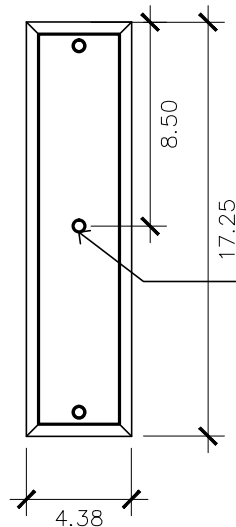

- Non-Tempered Clear
- Seeded
- Artique

ACCESSORIES

- Solid Copper Top
- Copper Panels
- Top Copper Ring
- Brass Cross Bars
- Copper Cross Bars
- Top Loop
- Full Scroll
- Backward Scroll
- Side Scrolls
- Down Scrolls
- Top Loop Hanger
- Wall Bracket WBC
- Wall Yoke
- Extender Bracket
- Top Mount
- Top Hole Backplate
- Pier Mount
- Pier Mount Cover

FINISHES

- Solid Copper
- Aged Bronze
- Powder Coated Black
- Silver

25.5h x 9.5w x 10.5d

BACKPLATE

Mounting Hole

* Top of Fixture to Center of Mounting Hole is 17.5"

STANDARD FEATURES

Solid Copper
Tempered Clear Glass
Gas: Single Brass Burner