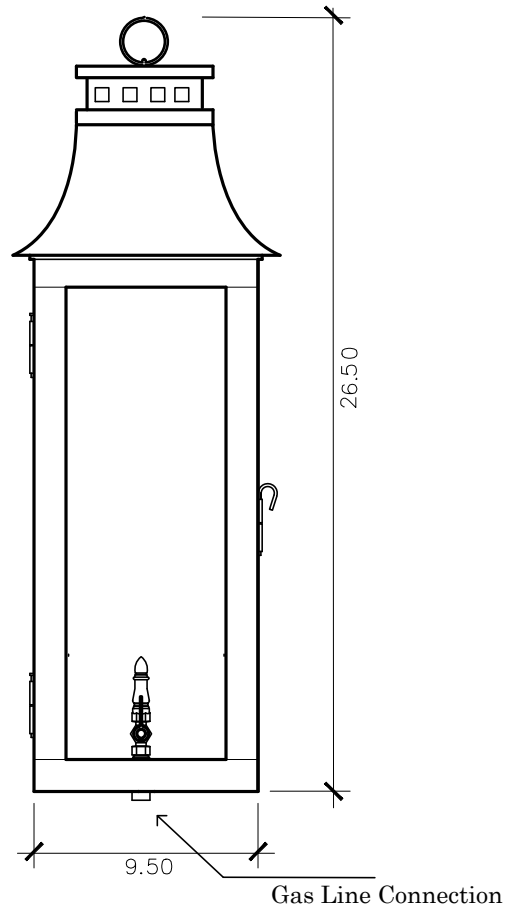

- Non-Tempered Clear
- Seeded
- Artique

ACCESSORIES

- Solid Copper Top
- Copper Panels
- Top Copper Ring
- Brass Cross Bars
- Copper Cross Bars
- Top Loop
- Full Scroll
- Backward Scroll
- Side Scrolls
- Down Scrolls
- Top Loop Hanger
- Wall Bracket WBC
- Wall Yoke
- Extender Bracket
- Top Mount
- Top Hole Backplate
- Pier Mount
- Pier Mount Cover

FINISHES

- Solid Copper
- Aged Bronze
- Powder Coated Black
- Silver

25.5h x 9.5w x 10.5d

BACKPLATE

Mounting Hole

* Top of Fixture to Center of Mounting Hole is 17.5"

STANDARD FEATURES

Solid Copper
Tempered Clear Glass
Gas: Single Brass Burner