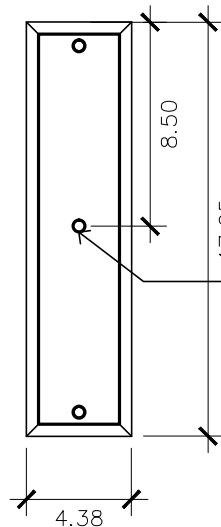

# NC - 2001E

wall mount

23.5h x 9.5w x 10.5d

### ACCESSORIES

- Solid Copper Top
- Copper Panels
- Top Copper Ring
- Brass Cross Bars
- Copper Cross Bars
- Top Loop
- Full Scroll
- Backward Scroll
- Side Scrolls
- Down Scrolls
- Top Loop Hanger
- Wall Bracket WBC
- Wall Yoke
- Extender Bracket
- Top Mount
- Top Hole Backplate
- Pier Mount
- Pier Mount Cover

### BACKPLATE

Mounting Hole

\* Top of Fixture to Center of Mounting Hole is 15.5"