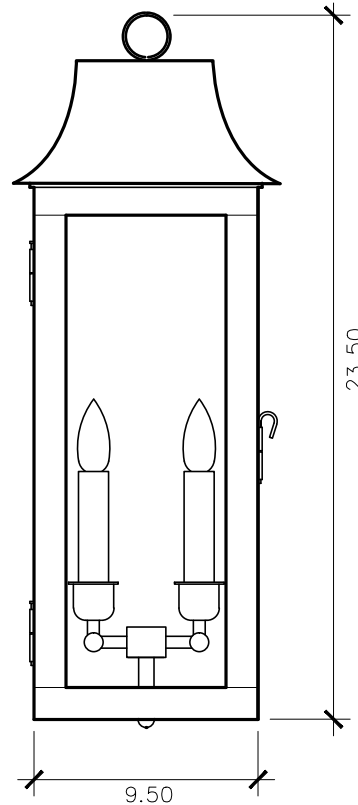

# NC - 2001E

wall mount

23.5h x 9.5w x 10.5d

### BACKPLATE

Mounting Hole

\* Top of Fixture to Center of Mounting Hole is 15.5"