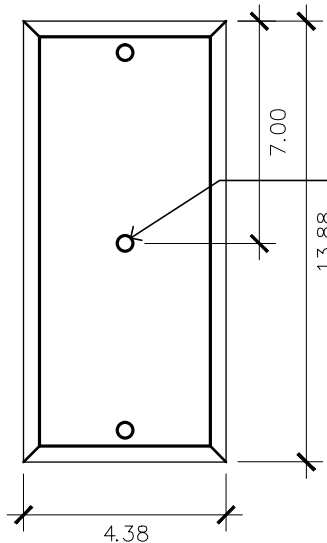

### ACCESSORIES

- Solid Copper Top
- Copper Panels
- Top Copper Ring
- Brass Cross Bars
- Copper Cross Bars
- Top Loop
- Full Scroll
- Backward Scroll
- Side Scrolls
- Down Scrolls
- Top Loop Hanger
- Wall Bracket WBC
- Wall Yoke
- Extender Bracket
- Top Mount
- Top Hole Backplate
- Pier Mount
- Pier Mount Cover

### BACKPLATE

Mounting Hole

\* Top of Fixture to Mounting Hole is 15"