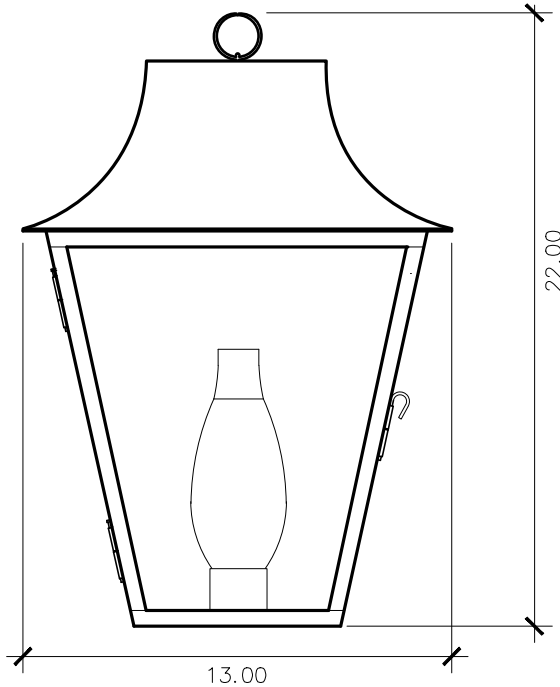

### BACKPLATE

Mounting Hole

\* Top of Fixture to Mounting Hole is 15"