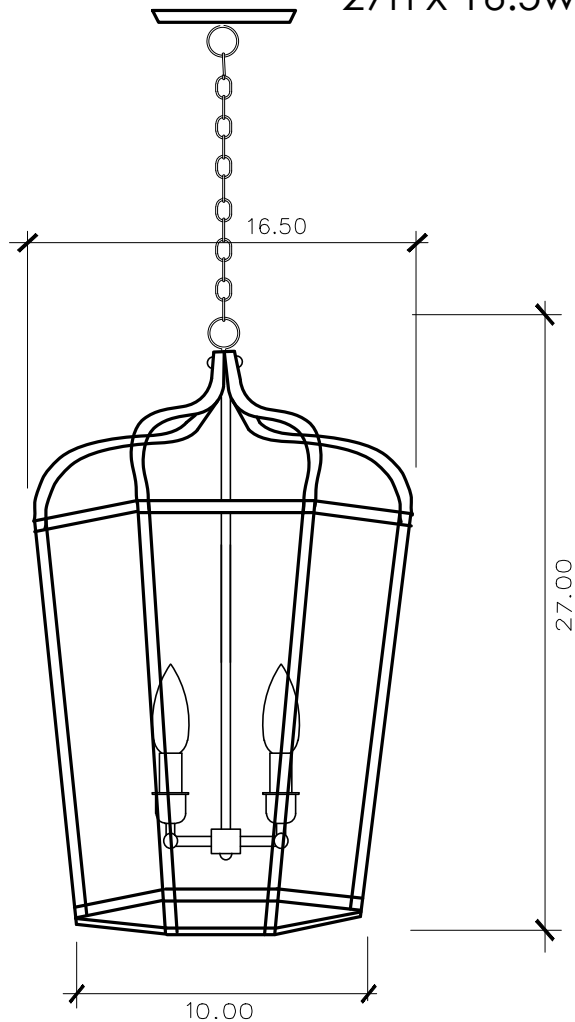

King Street Collection

King Street hanging

ELECTRIC OPTIONS

- Medium Base Socket
- Frosted Chimney
- Single Brass Candle
- Single Brass Tall Candle
- 2 Light Brass Cluster
- 2 Light Tall Brass Cluster
- 3 Light Brass Cluster
- 4 Light Brass Cluster
- Drip Candle Covers

- Non-Tempered Clear
- Seeded
- Artique

ACCESSORIES

- Solid Copper Top
- Copper Panels
- Top Copper Ring
- Brass Cross Bars
- Copper Cross Bars
- Top Loop
- Full Scroll
- Backward Scroll
- Side Scrolls
- Down Scrolls
- Top Loop Hanger
- Wall Bracket WBC
- Wall Yoke
- Extender Bracket
- Top Mount
- Top Hole Backplate
- Pier Mount
- Pier Mount Cover

FINISHES

- Solid Copper
- Aged Bronze
- Powder Coated Black
- Silver

27h x 16.5w x 16.5d

CEILING MOUNTING PLATE

STANDARD FEATURES

Solid Copper
 Non-Tempered Clear Glass
 Electric: 4 Light Brass Cluster
 Gas: Not Available On This Model
 Overall Height with Standard Chain: 38"