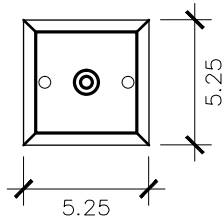

- Non-Tempered Clear
- Seeded
- Artique

ACCESSORIES

- Solid Copper Top
- Copper Panels
- Top Copper Ring
- Brass Cross Bars
- Copper Cross Bars
- Top Loop
- Full Scroll
- Backward Scroll
- Side Scrolls
- Down Scrolls
- Top Loop Hanger
- Wall Bracket WBC
- Wall Yoke
- Extender Bracket
- Top Mount
- Top Hole Backplate
- Pier Mount
- Pier Mount Cover

FINISHES

- Solid Copper
- Aged Bronze
- Powder Coated Black
- Silver

27h x 16.5w x 16.5d

CEILING MOUNTING PLATE

STANDARD FEATURES

Solid Copper
 Non-Tempered Clear Glass
 Electric: 4 Light Brass Cluster
 Gas: Not Available On This Model
 Overall Height with Standard Chain: 38"