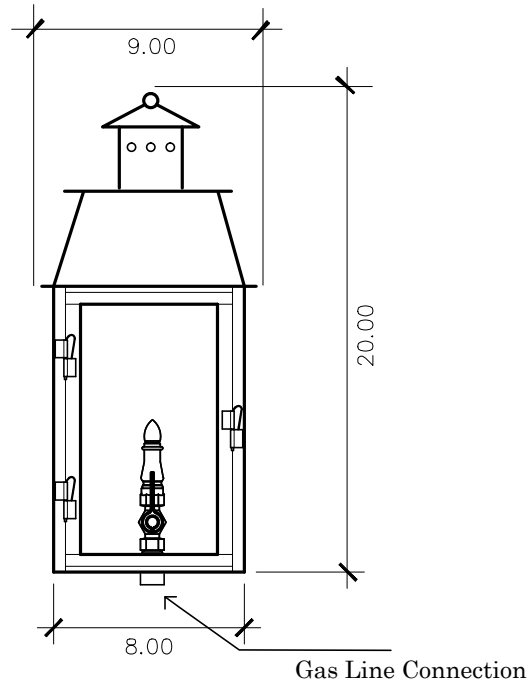

St. Phillip's Street Collection

SP - 175G
wall mount

20h x 9w x 7.5d

ELECTRIC OPTIONS

- ☐ Medium Base Socket
- ☐ Frosted Chimney
- ☐ Single Brass Candle
- ☐ Single Brass Tall Candle
- ☐ 2 Light Brass Cluster
- ☐ 2 Light Tall Brass Cluster
- ☐ 3 Light Brass Cluster
- ☐ 4 Light Brass Cluster
- ☐ Drip Candle Covers

GAS OPTIONS

- ☒ Single Brass Burner
- ☐ Double Brass Burner
- ☐ Triple Brass Burner
- ☐ Extra Tall Burner
- ☒ LP Brass Burner
- ☒ Palmetto Flame Brass Burner
- ☒ Bat Flame Brass Burner
- ☒ Hidden Gas Line

GLASS OPTIONS

- ☒ Non-Tempered Clear
- ☒ Seeded
- ☒ Artique

ACCESSORIES

- ☐ Solid Copper Top
- ☐ Copper Panels
- ☒ Top Copper Ring
- ☒ Brass Cross Bars
- ☒ Copper Cross Bars
- ☒ Top Loop
- ☒ Full Scroll
- ☒ Backward Scroll
- ☒ Side Scrolls
- ☒ Down Scrolls
- ☐ Top Loop Hanger
- ☐ Wall Bracket WBC
- ☐ Wall Yoke
- ☐ Extender Bracket
- ☐ Top Mount
- ☒ Top Hole Backplate
- ☐ Pier Mount
- ☐ Pier Mount Cover

FINISHES

- ☒ Solid Copper
- ☒ Aged Bronze
- ☒ Powder Coated Black
- ☐ Silver