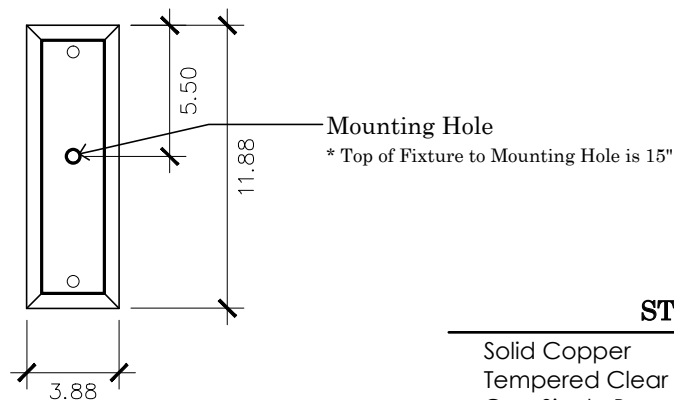

BACKPLATE

STANDARD FEATURES

Solid Copper
Tempered Clear Glass
Gas: Single Brass Burner

* Shown with Standard Single Brass Burner

Lantern & Scroll

a brilliant first impression

2041 South Blvd. Suite C, Charlotte, NC 28203 - 704.333.5088 - buyfrom@lanternandscroll.com