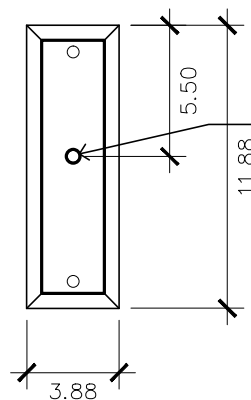

- Non-Tempered Clear
- Seeded
- Artique

ACCESSORIES

- Solid Copper Top
- Copper Panels
- Top Copper Ring
- Brass Cross Bars
- Copper Cross Bars
- Top Loop
- Full Scroll
- Backward Scroll
- Side Scrolls
- Down Scrolls
- Top Loop Hanger
- Wall Bracket WBC
- Wall Yoke
- Extender Bracket
- Top Mount
- Top Hole Backplate
- Pier Mount
- Pier Mount Cover

FINISHES

- Solid Copper
- Aged Bronze
- Powder Coated Black
- Silver

BACKPLATE

Mounting Hole

* Top of Fixture to Mounting Hole is 14"

STANDARD FEATURES

Solid Copper
Tempered Clear Glass
Electric: Single Brass Candle