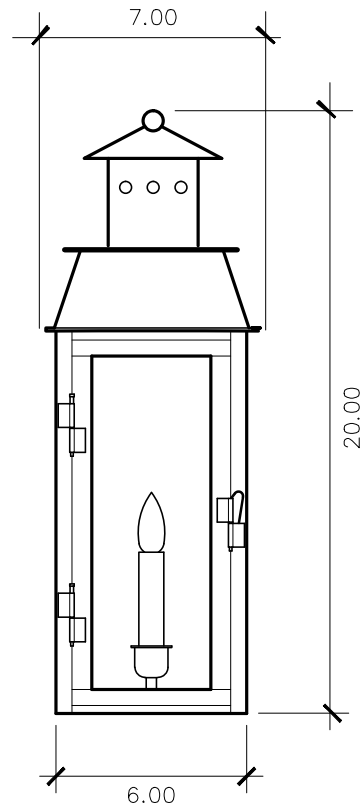

St. Phillip's Street Collection

SP - 1752E

wall mount

20 x 7w x 7d

ELECTRIC OPTIONS

- Medium Base Socket
- Frosted Chimney
- Single Brass Candle
- Single Brass Tall Candle
- 2 Light Brass Cluster
- 2 Light Tall Brass Cluster
- 3 Light Brass Cluster
- 4 Light Brass Cluster
- Drip Candle Covers

- Non-Tempered Clear
- Seeded
- Artique

ACCESSORIES

- Solid Copper Top
- Copper Panels
- Top Copper Ring
- Brass Cross Bars
- Copper Cross Bars
- Top Loop
- Full Scroll
- Backward Scroll
- Side Scrolls
- Down Scrolls
- Top Loop Hanger
- Wall Bracket WBC
- Wall Yoke
- Extender Bracket
- Top Mount
- Top Hole Backplate
- Pier Mount
- Pier Mount Cover

FINISHES

- Solid Copper
- Aged Bronze
- Powder Coated Black
- Silver

BACKPLATE

Mounting Hole

* Top of Fixture to Mounting Hole is 14"

STANDARD FEATURES

Solid Copper
Tempered Clear Glass
Electric: Single Brass Candle