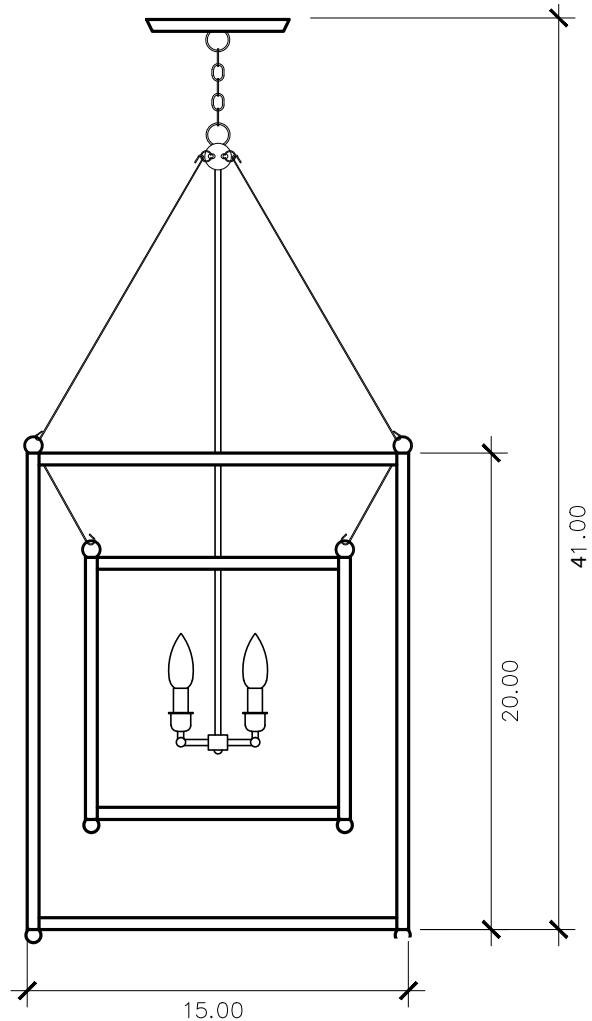

SoHo Collection

SoHo - 1 hanging

ELECTRIC OPTIONS

- Medium Base Socket
- Frosted Chimney
- Single Brass Candle
- Single Brass Tall Candle
- 2 Light Brass Cluster
- 2 Light Tall Brass Cluster
- 3 Light Brass Cluster
- 4 Light Brass Cluster
- Drip Candle Covers

- Non-Tempered Clear
- Seeded
- Artique

ACCESSORIES

- Solid Copper Top
- Copper Panels
- Top Copper Ring
- Brass Cross Bars
- Copper Cross Bars
- Top Loop
- Full Scroll
- Backward Scroll
- Side Scrolls
- Down Scrolls
- Top Loop Hanger
- Wall Bracket WBC
- Wall Yoke
- Extender Bracket
- Top Mount
- Top Hole Backplate
- Pier Mount
- Pier Mount Cover

FINISHES

- Solid Copper
- Aged Bronze
- Powder Coated Black
- Silver

38h x 15w x 15d

CEILING MOUNTING PLATE

STANDARD FEATURES

Solid Copper
 Non-Tempered Clear Glass
 Electric: 4 Light Brass Cluster
 Gas: Not Available On This Model
 Overall Height with Standard Chain: 41"