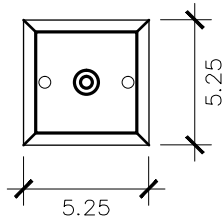

- Non-Tempered Clear
- Seeded
- Artique

ACCESSORIES

- Solid Copper Top
- Copper Panels
- Top Copper Ring
- Brass Cross Bars
- Copper Cross Bars
- Top Loop
- Full Scroll
- Backward Scroll
- Side Scrolls
- Down Scrolls
- Top Loop Hanger
- Wall Bracket WBC
- Wall Yoke
- Extender Bracket
- Top Mount
- Top Hole Backplate
- Pier Mount
- Pier Mount Cover

FINISHES

- Solid Copper
- Aged Bronze
- Powder Coated Black
- Silver

38h x 15w x 15d

CEILING MOUNTING PLATE

STANDARD FEATURES

Solid Copper
 Non-Tempered Clear Glass
 Electric: 4 Light Brass Cluster
 Gas: Not Available On This Model
 Overall Height with Standard Chain: 41"