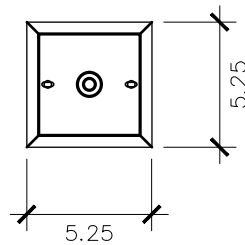

CEILING MOUNTING PLATE

STANDARD FEATURES

Solid Copper
Tempered Clear Glass
Electric: 3 Light Brass Cluster
Gas: Not Available On This Model
Includes 18" of Chain

* Shown with Standard 3 Light Brass Cluster

Lantern & Scroll

a brilliant first impression

2041 South Blvd. Suite C, Charlotte, NC 28203 - 704.333.5088 - buyfrom@lanternandscroll.com