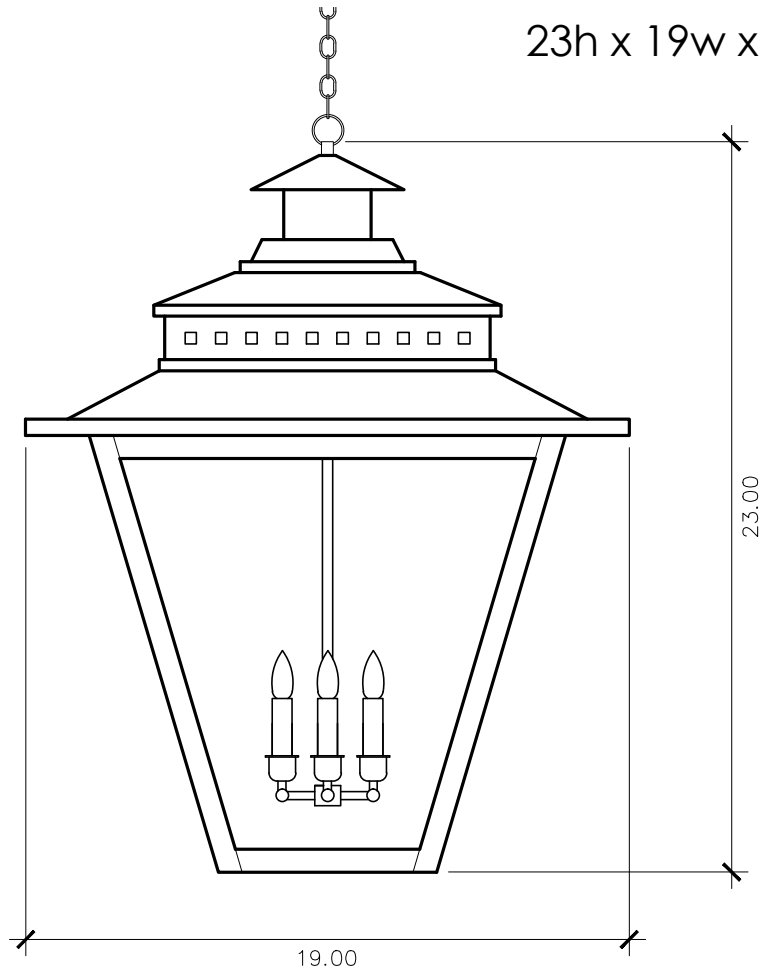

Ashley Street

AS - 850

hanging

23h x 19w x 19d

ELECTRIC OPTIONS

- ☒ Medium Base Socket
- ☒ Frosted Chimney
- ☐ Single Brass Candle
- ☐ Single Brass Tall Candle
- ☒ 2 Light Brass Cluster
- ☒ 2 Light Tall Brass Cluster
- ☒ 3 Light Brass Cluster
- ☒ 4 Light Brass Cluster
- ☒ Drip Candle Covers

GAS OPTIONS

- ☐ Single Brass Burner
- ☐ Double Brass Burner
- ☐ Triple Brass Burner
- ☐ Extra Tall Burner
- ☐ LP Brass Burner
- ☐ Palmetto Flame Brass Burner
- ☐ Bat Flame Brass Burner
- ☐ Hidden Gas Line

GLASS OPTIONS

- ☒ Tempered Clear
- ☒ Seeded
- ☒ Artique

ACCESSORIES

- ☐ Solid Copper Top
- ☐ Copper Panels
- ☐ Top Copper Ring
- ☒ Brass Cross Bars
- ☒ Copper Cross Bars
- ☐ Top Loop
- ☐ Full Scroll
- ☐ Backward Scroll
- ☐ Side Scrolls
- ☐ Down Scrolls
- ☐ Top Loop Hanger
- ☐ Wall Bracket WBC
- ☐ Wall Yoke
- ☐ Extender Bracket
- ☐ Top Mount
- ☐ Top Hole Backplate
- ☐ Pier Mount
- ☐ Pier Mount Cover

FINISHES

- ☒ Solid Copper
- ☒ Aged Bronze
- ☒ Powder Coated Black
- ☒ Silver