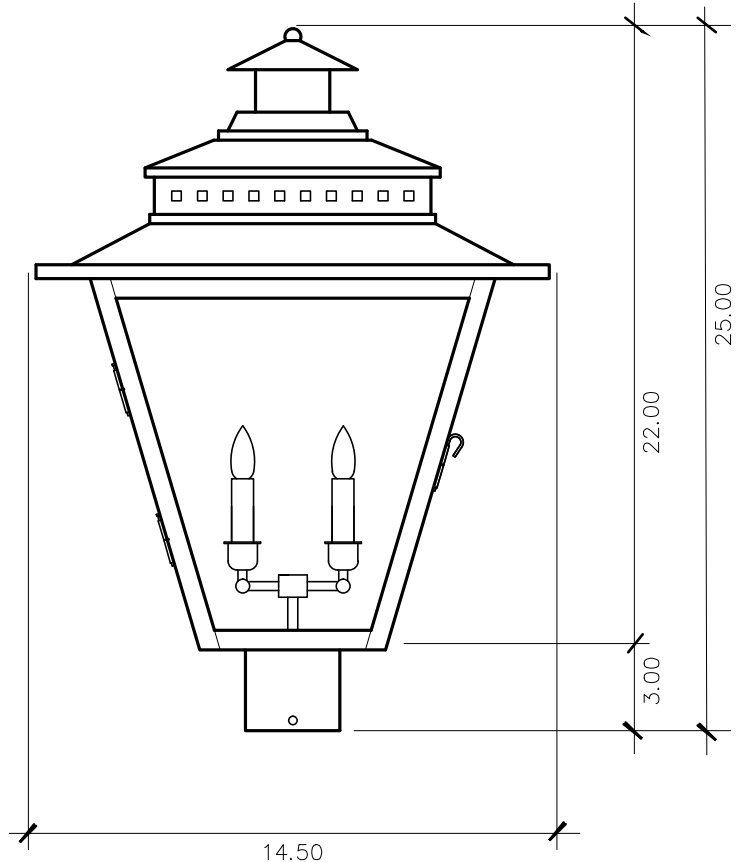

Ashley Street Collection

AS - 780
post mount

25h x 14.5w x 14.5d

ELECTRIC OPTIONS

- ☒ Medium Base Socket
- ☒ Frosted Chimney
- ☒ Single Brass Candle
- ☒ Single Brass Tall Candle
- ☒ 2 Light Brass Cluster
- ☒ 2 Light Tall Brass Cluster
- ☒ 3 Light Brass Cluster
- ☐ 4 Light Brass Cluster
- ☒ Drip Candle Covers

GAS OPTIONS

- ☒ Single Brass Burner
- ☒ Double Brass Burner
- ☐ Triple Brass Burner
- ☒ Extra Tall Burner
- ☒ LP Brass Burner
- ☒ Palmetto Flame Brass Burner
- ☒ Bat Flame Brass Burner
- ☐ Hidden Gas Line

GLASS OPTIONS

- ☒ Tempered Clear
- ☒ Seeded
- ☒ Artique

ACCESSORIES

- ☐ Solid Copper Top
- ☐ Copper Panels
- ☒ Top Copper Ring
- ☒ Brass Cross Bars
- ☒ Copper Cross Bars
- ☐ Top Loop
- ☐ Full Scroll
- ☐ Backward Scroll
- ☐ Side Scrolls
- ☐ Down Scrolls
- ☐ Top Loop Hanger
- ☒ Wall Bracket WBC
- ☐ Wall Yoke
- ☐ Extender Bracket
- ☐ Top Mount
- ☐ Top Hole Backplate
- ☒ Pier Mount
- ☒ Pier Mount Cover

FINISHES

- ☒ Solid Copper
- ☒ Aged Bronze
- ☒ Powder Coated Black
- ☐ Silver

STANDARD FEATURES

Solid Copper
Tempered Clear Glass
Electric: Frosted Chimney
Gas: Single Brass Burner
Mounts on Standard Poles or Pier Mounts
of 3" Diameter

* Shown with Optional 2 Light Tall Brass Cluster

Lantern & Scroll

a brilliant first impression