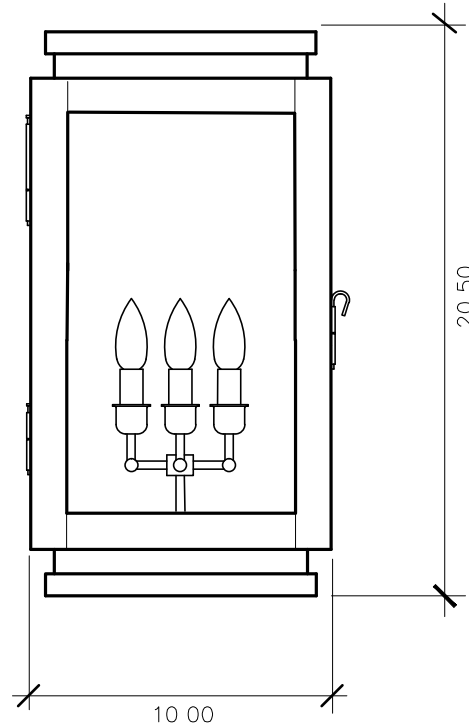

### ACCESSORIES

- Solid Copper Top
- Copper Panels
- Top Copper Ring
- Brass Cross Bars
- Copper Cross Bars
- Top Loop
- Full Scroll
- Backward Scroll
- Side Scrolls
- Down Scrolls
- Top Loop Hanger
- Wall Bracket WBC
- Wall Yoke
- Extender Bracket
- Top Mount
- Top Hole Backplate
- Pier Mount
- Pier Mount Cover

### BACKPLATE

Mounting Hole

\* Top of Fixture to Mounting Hole is 10.5"