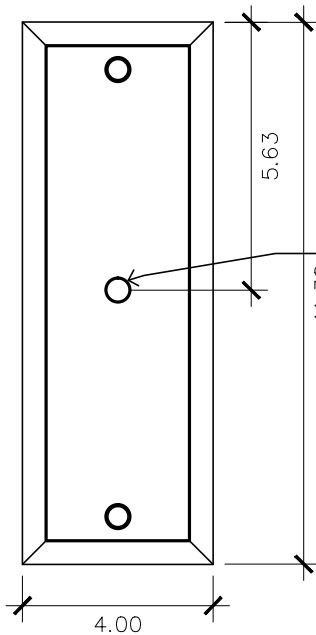

- Tempered Clear
- Seeded
- Antique

ACCESSORIES

- Solid Copper Top
- Copper Panels
- Top Copper Ring
- Brass Cross Bars
- Copper Cross Bars
- Top Loop
- Full Scroll
- Backward Scroll
- Side Scrolls
- Down Scrolls
- Top Loop Hanger
- Wall Bracket WBC
- Wall Yoke
- Extender Bracket
- Top Mount
- Top Hole Backplate
- Pier Mount
- Pier Mount Cover

FINISHES

- Solid Copper
- Aged Bronze
- Powder Coated Black
- Silver

19.75h x 7w x 9.5d

BACKPLATE

Mounting Hole

* Top of Fixture to Mounting Hole is 14.5"

STANDARD FEATURES

Solid Copper
Tempered Clear Glass
Gas: Single Brass Burner