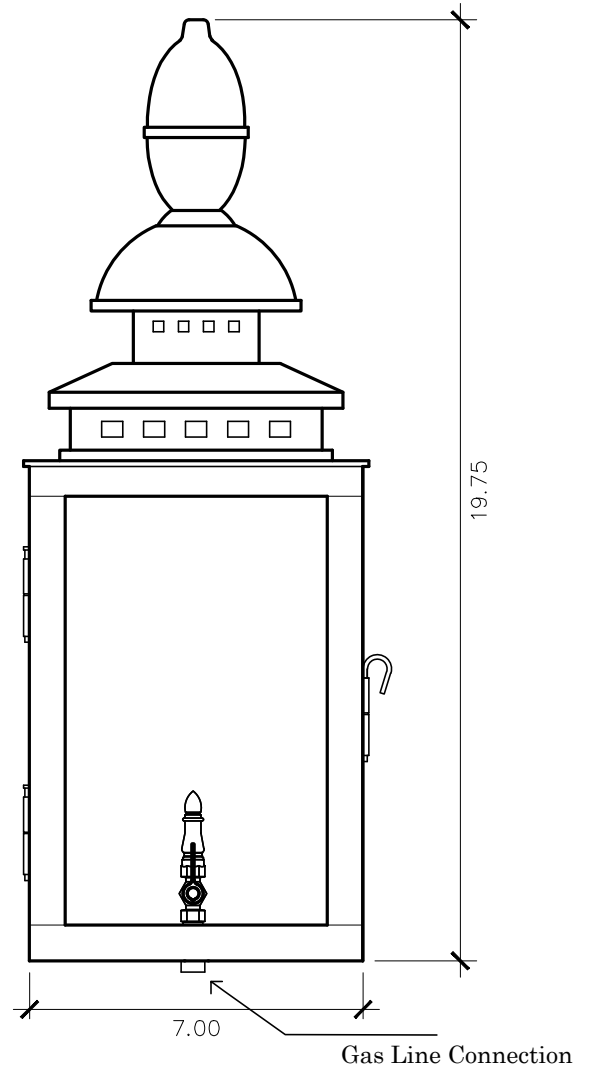

- Tempered Clear
- Seeded
- Antique

ACCESSORIES

- Solid Copper Top
- Copper Panels
- Top Copper Ring
- Brass Cross Bars
- Copper Cross Bars
- Top Loop
- Full Scroll
- Backward Scroll
- Side Scrolls
- Down Scrolls
- Top Loop Hanger
- Wall Bracket WBC
- Wall Yoke
- Extender Bracket
- Top Mount
- Top Hole Backplate
- Pier Mount
- Pier Mount Cover

FINISHES

- Solid Copper
- Aged Bronze
- Powder Coated Black
- Silver

19.75h x 7w x 9.5d

BACKPLATE

Mounting Hole

* Top of Fixture to Mounting Hole is 14.5"

STANDARD FEATURES

Solid Copper
Tempered Clear Glass
Gas: Single Brass Burner