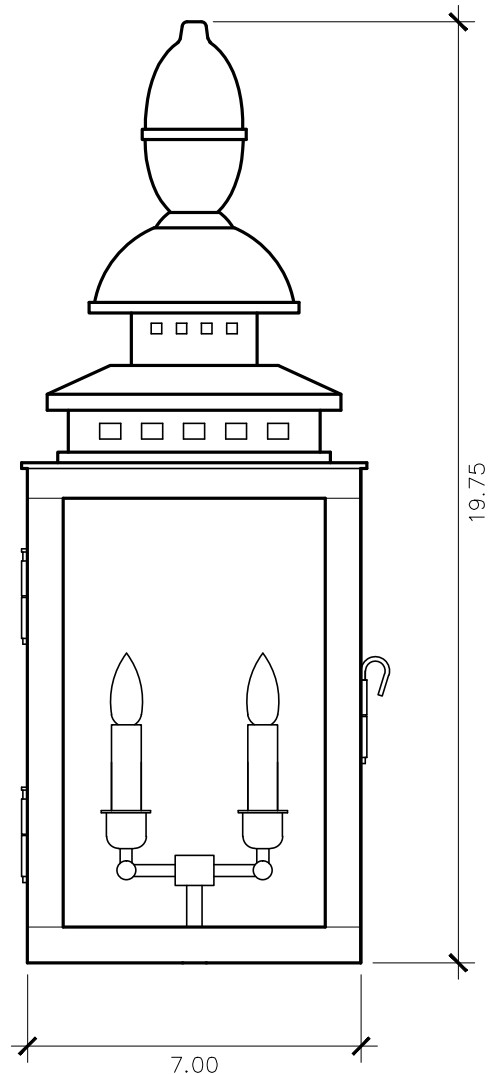

- Tempered Clear
- Seeded
- Artique

ACCESSORIES

- Solid Copper Top
- Copper Panels
- Top Copper Ring
- Brass Cross Bars
- Copper Cross Bars
- Top Loop
- Full Scroll
- Backward Scroll
- Side Scrolls
- Down Scrolls
- Top Loop Hanger
- Wall Bracket WBC
- Wall Yoke
- Extender Bracket
- Top Mount
- Top Hole Backplate
- Pier Mount
- Pier Mount Cover

FINISHES

- Solid Copper
- Aged Bronze
- Powder Coated Black
- Silver

19.75h x 7w x 9.5d

BACKPLATE

Mounting Hole

* Top of Fixture to Mounting Hole is 14.5"

STANDARD FEATURES

Solid Copper
Tempered Clear Glass
Electric: Single Brass Candle