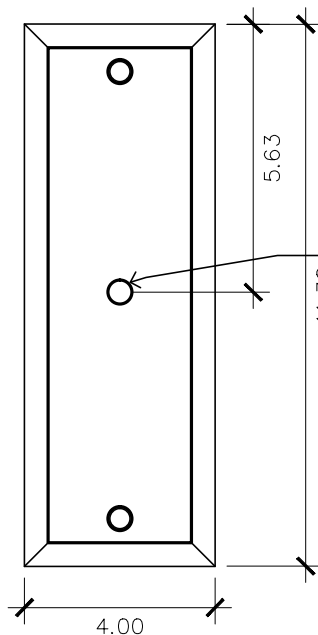

- Tempered Clear
- Seeded
- Artique

ACCESSORIES

- Solid Copper Top
- Copper Panels
- Top Copper Ring
- Brass Cross Bars
- Copper Cross Bars
- Top Loop
- Full Scroll
- Backward Scroll
- Side Scrolls
- Down Scrolls
- Top Loop Hanger
- Wall Bracket WBC
- Wall Yoke
- Extender Bracket
- Top Mount
- Top Hole Backplate
- Pier Mount
- Pier Mount Cover

FINISHES

- Solid Copper
- Aged Bronze
- Powder Coated Black
- Silver

19.75h x 7w x 9.5d

BACKPLATE

Mounting Hole

* Top of Fixture to Mounting Hole is 14.5"

STANDARD FEATURES

Solid Copper
Tempered Clear Glass
Electric: Single Brass Candle