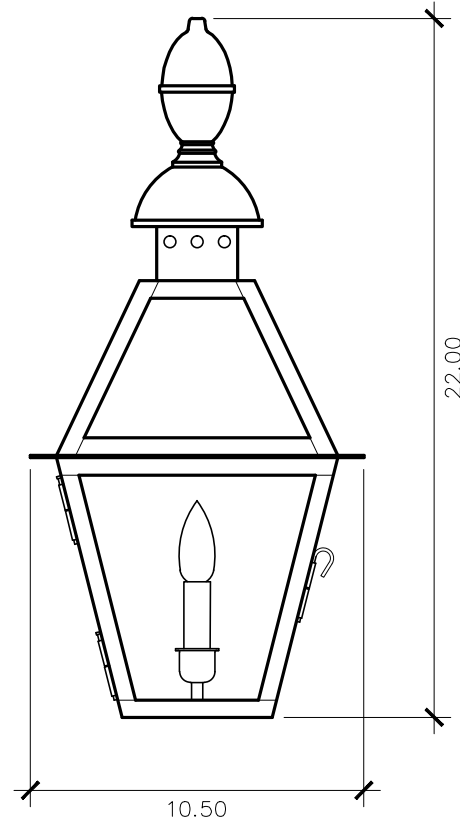

- Tempered Clear
- Seeded
- Artique

ACCESSORIES

- Solid Copper Top
- Copper Panels
- Top Copper Ring
- Brass Cross Bars
- Copper Cross Bars
- Top Loop
- Full Scroll
- Backward Scroll
- Side Scrolls
- Down Scrolls
- Top Loop Hanger
- Wall Bracket WBC
- Wall Yoke
- Extender Bracket
- Top Mount
- Top Hole Backplate
- Pier Mount
- Pier Mount Cover

FINISHES

- Solid Copper
- Aged Bronze
- Powder Coated Black
- Silver

22h x 10.5w x 11.5d

BACKPLATE

Mounting Hole

* Top of Fixture to Mounting Hole is 17.5"

STANDARD FEATURES

Solid Copper
Tempered Clear Glass
Electric: Single Brass Candle
Gas: Single Brass Burner