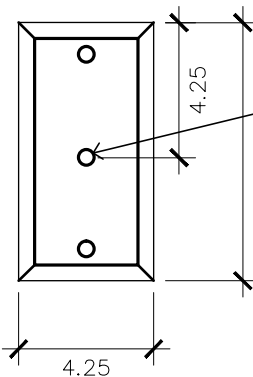

- Tempered Clear
- Seeded
- Artique

ACCESSORIES

- Solid Copper Top
- Copper Panels
- Top Copper Ring
- Brass Cross Bars
- Copper Cross Bars
- Top Loop
- Full Scroll
- Backward Scroll
- Side Scrolls
- Down Scrolls
- Top Loop Hanger
- Wall Bracket WBC
- Wall Yoke
- Extender Bracket
- Top Mount
- Top Hole Backplate
- Pier Mount
- Pier Mount Cover

FINISHES

- Solid Copper
- Aged Bronze
- Powder Coated Black
- Silver

22h x 10.5w x 11.5d

BACKPLATE

Mounting Hole

* Top of Fixture to Mounting Hole is 17.5"

STANDARD FEATURES

Solid Copper
Tempered Clear Glass
Electric: Single Brass Candle
Gas: Single Brass Burner