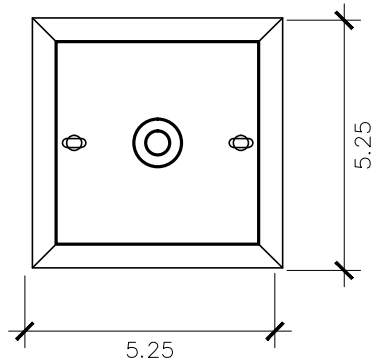

- Tempered Clear
- Seeded
- Artique

ACCESSORIES

- Solid Copper Top
- Copper Panels
- Top Copper Ring
- Brass Cross Bars
- Copper Cross Bars
- Top Loop
- Full Scroll
- Backward Scroll
- Side Scrolls
- Down Scrolls
- Top Loop Hanger
- Wall Bracket WBC
- Wall Yoke
- Extender Bracket
- Top Mount
- Top Hole Backplate
- Pier Mount
- Pier Mount Cover

FINISHES

- Solid Copper
- Aged Bronze
- Powder Coated Black
- Silver

49.5h x 17w x 17d

CEILING MOUNTING PLATE

STANDARD FEATURES

Solid Copper
Tempered Clear Glass
Electric: 3 Light Brass Cluster
Gas: Not Available On This Model
Can be shortened to 43.5" overall height