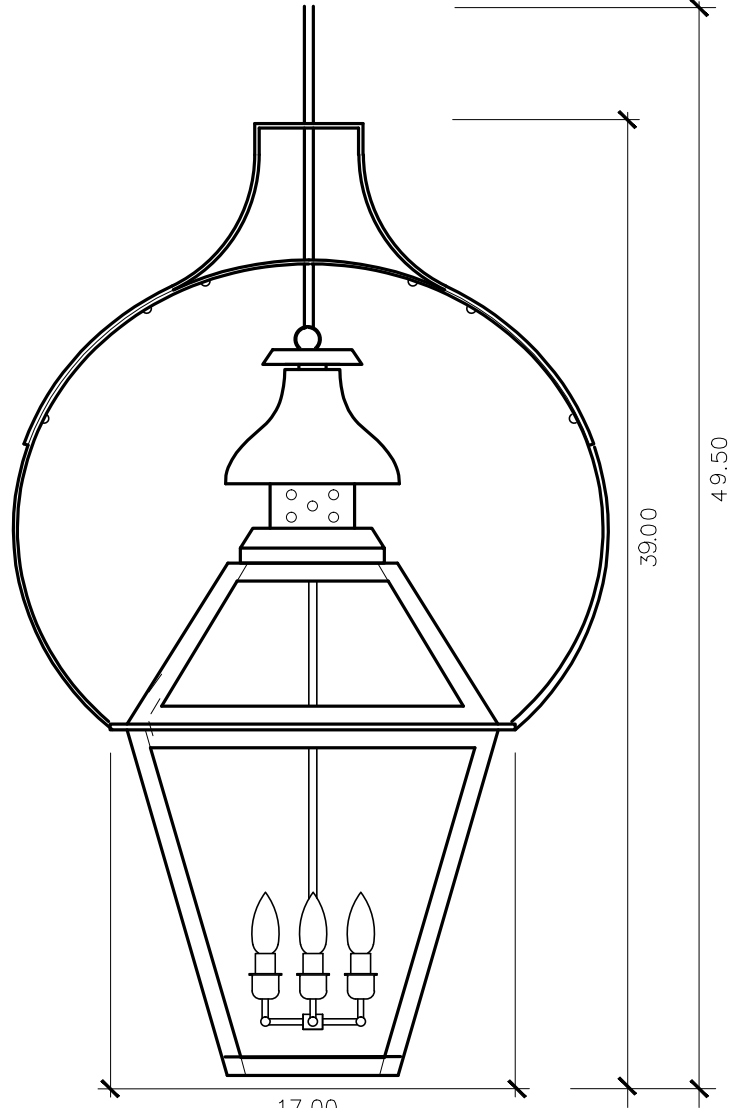

- Tempered Clear
- Seeded
- Artique

ACCESSORIES

- Solid Copper Top
- Copper Panels
- Top Copper Ring
- Brass Cross Bars
- Copper Cross Bars
- Top Loop
- Full Scroll
- Backward Scroll
- Side Scrolls
- Down Scrolls
- Top Loop Hanger
- Wall Bracket WBC
- Wall Yoke
- Extender Bracket
- Top Mount
- Top Hole Backplate
- Pier Mount
- Pier Mount Cover

FINISHES

- Solid Copper
- Aged Bronze
- Powder Coated Black
- Silver

49.5h x 17w x 17d

CEILING MOUNTING PLATE

STANDARD FEATURES

Solid Copper
Tempered Clear Glass
Electric: 3 Light Brass Cluster
Gas: Not Available On This Model
Can be shortened to 43.5" overall height

* Shown with Standard 3 Light Brass Cluster

Lantern & Scroll

a brilliant first impression