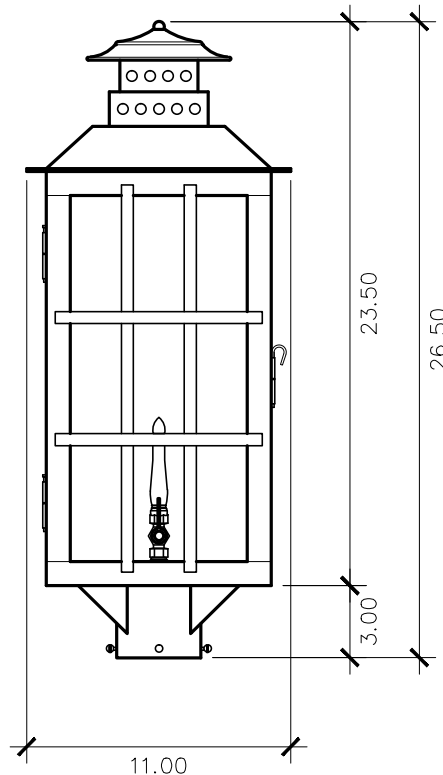

East Bay Street Collection

EB - 100
post mount

26.5h x 11w x 11d

ELECTRIC OPTIONS

- ☒ Medium Base Socket
- ☒ Frosted Chimney
- ☒ Single Brass Candle
- ☒ Single Brass Tall Candle
- ☒ 2 Light Brass Cluster
- ☒ 2 Light Tall Brass Cluster
- ☒ 3 Light Brass Cluster
- ☒ 4 Light Brass Cluster
- ☒ Drip Candle Covers

GAS OPTIONS

- ☒ Single Brass Burner
- ☒ Double Brass Burner
- ☒ Triple Brass Burner
- ☒ Extra Tall Burner
- ☒ LP Brass Burner
- ☒ Palmetto Flame Brass Burner
- ☒ Bat Flame Brass Burner
- ☐ Hidden Gas Line

GLASS OPTIONS

- ☒ Non-Tempered Clear
- ☒ Seeded
- ☒ Artique

ACCESSORIES

- ☐ Solid Copper Top
- ☐ Copper Panels
- ☒ Top Copper Ring
- ☐ Brass Cross Bars
- ☐ Copper Cross Bars
- ☐ Top Loop
- ☐ Full Scroll
- ☐ Backward Scroll
- ☐ Side Scrolls
- ☐ Down Scrolls
- ☐ Top Loop Hanger
- ☒ Wall Bracket WBC
- ☐ Wall Yoke
- ☐ Extender Bracket
- ☐ Top Mount
- ☐ Top Hole Backplate
- ☒ Pier Mount
- ☒ Pier Mount Cover

FINISHES

- ☒ Solid Copper
- ☒ Aged Bronze
- ☒ Powder Coated Black
- ☐ Silver

STANDARD FEATURES

Solid Copper
Non-Tempered Clear Glass
Electric: Frosted Chimney
Gas: Single Brass Burner
Mounts on Standard Poles or Pier Mounts
of 3" Diameter

* Shown with Standard Single Brass Burner

Lantern & Scroll

a brilliant first impression