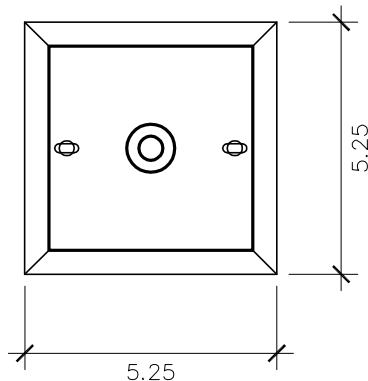

Yacht Basin Collection

YB-2002 Hanging 20.5" H x 7.0" W x 7.0" D

ELECTRIC OPTIONS

- ☐ Frosted Chimney & Standard Bulb
- ☐ Single Brass Candle
- ☐ Single Brass Tall Candle
- ☒ 2 Light Brass Cluster
- ☐ 2 Light Tall Brass Cluster
- ☐ 3 Light Brass Cluster
- ☐ 4 Light Brass Cluster
- ☒ Drip Candle Covers

GAS OPTIONS

- ☐ Single Brass Burner
- ☐ Double Brass Burner
- ☐ Triple Brass Burner
- ☐ LP Brass Burner
- ☐ Bat Flame Brass Burner

GLASS OPTIONS

- ☒ Tempered Clear
- ☒ Seeded
- ☒ Artique

ACCESSORIES

- ☐ Solid Copper Top
- ☐ Copper Panels
- ☐ Top Copper Ring
- ☒ Brass Cross Bars
- ☐ Top Loop
- ☐ Full Scroll
- ☐ Side Scrolls
- ☐ Backward Scroll
- ☐ Wall Bracket WBC
- ☐ Wall Yoke
- ☐ Top Mount
- ☐ Top Hole Backplate
- ☐ Pier Mount
- ☐ Pier Mount Cover
- ☐ Hidden Gas Line

AVAILABLE FINISHES

- ☒ Solid Copper
- ☒ Aged Bronze
- ☒ Powder Coated Black
- ☒ Lacquer
- ☒ Platinum

CEILING MOUNTING PLATE

STANDARD FEATURES

Solid Copper
Tempered Clear Glass
Electric: 2 Light Brass Cluster
Gas: Not Available on this Model
Includes 23" of Chain

* Shown with Standard 2 Light Brass Cluster

COPPER LIGHTING COMPANY, INC.

CLASSIC AMERICAN MADE LIGHTING

903 POPLAR STREET - P.O. BOX 4685 - CAYCE, SC 29171

P: 803.926.0001 · F: 803.796.7739 · E: COPPERLIGHTING@GMAIL.COM

WWW.COPPERLIGHTINGCOMPANY.COM