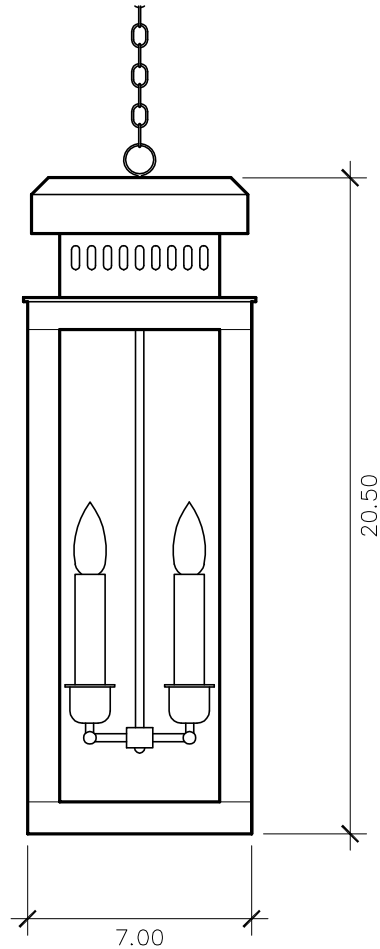

Yacht Basin Collection

YB-2002 Hanging 20.5" H x 7.0" W x 7.0" D

ELECTRIC OPTIONS

- ☐ Frosted Chimney & Standard Bulb
- ☐ Single Brass Candle
- ☐ Single Brass Tall Candle
- ☒ 2 Light Brass Cluster
- ☐ 2 Light Tall Brass Cluster
- ☐ 3 Light Brass Cluster
- ☐ 4 Light Brass Cluster
- ☒ Drip Candle Covers

GAS OPTIONS

- ☐ Single Brass Burner
- ☐ Double Brass Burner
- ☐ Triple Brass Burner
- ☐ LP Brass Burner
- ☐ Bat Flame Brass Burner

GLASS OPTIONS

- ☒ Tempered Clear
- ☒ Seeded
- ☒ Artique

ACCESSORIES

- ☐ Solid Copper Top
- ☐ Copper Panels
- ☐ Top Copper Ring
- ☒ Brass Cross Bars
- ☐ Top Loop
- ☐ Full Scroll
- ☐ Side Scrolls
- ☐ Backward Scroll
- ☐ Wall Bracket WBC
- ☐ Wall Yoke
- ☐ Top Mount
- ☐ Top Hole Backplate
- ☐ Pier Mount
- ☐ Pier Mount Cover
- ☐ Hidden Gas Line

AVAILABLE FINISHES

- ☒ Solid Copper
- ☒ Aged Bronze
- ☒ Powder Coated Black
- ☒ Lacquer
- ☒ Platinum

CEILING MOUNTING PLATE

STANDARD FEATURES

Solid Copper
Tempered Clear Glass
Electric: 2 Light Brass Cluster
Gas: Not Available on this Model
Includes 23" of Chain

* Shown with Standard 2 Light Brass Cluster

COPPER LIGHTING COMPANY, INC.

CLASSIC AMERICAN MADE LIGHTING

903 POPLAR STREET - P.O. BOX 4685 - CAYCE, SC 29171

P: 803.926.0001 · F: 803.796.7739 · E: COPPERLIGHTING@GMAIL.COM

WWW.COPPERLIGHTINGCOMPANY.COM