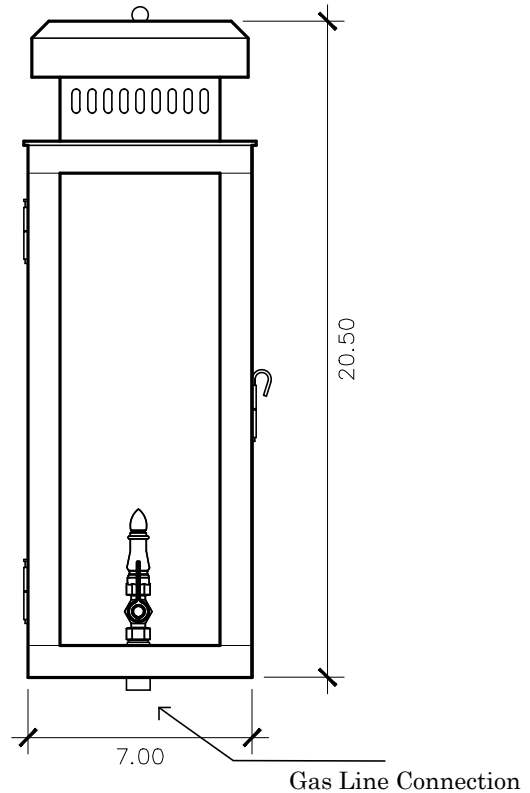

# Yacht Basin Collection

YB - 2001G  
wall mount

20.5h x 7w x 9.5d

## BACKPLATE

Mounting Hole

\* Top of Fixture to Center of Mounting Hole is 11.50"