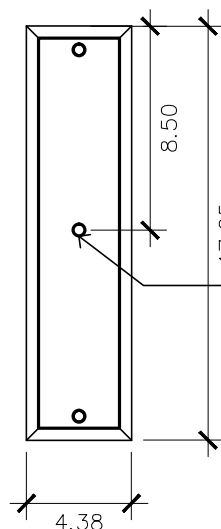

# Yacht Basin Collection

YB - 2001G  
wall mount

20.5h x 7w x 9.5d

## ACCESSORIES

- Solid Copper Top
- Copper Panels
- Top Copper Ring
- Brass Cross Bars
- Copper Cross Bars
- Top Loop
- Full Scroll
- Backward Scroll
- Side Scrolls
- Down Scrolls
- Top Loop Hanger
- Wall Bracket WBC
- Wall Yoke
- Extender Bracket
- Top Mount
- Top Hole Backplate
- Pier Mount
- Pier Mount Cover

## BACKPLATE

Mounting Hole

\* Top of Fixture to Center of Mounting Hole is 11.50"