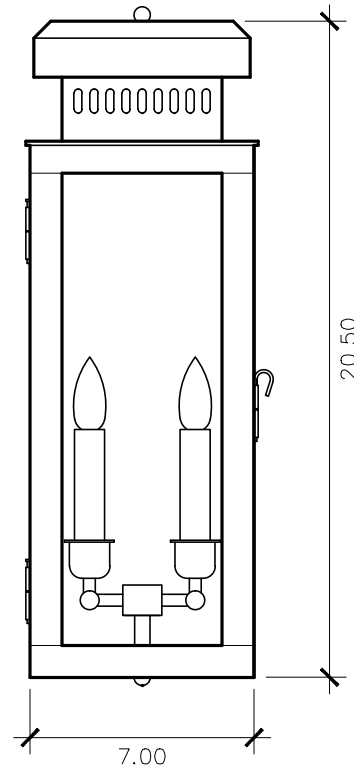

Yacht Basin Collection

YB - 2001E
wall mount

20.5h x 7w x 9.5d

ELECTRIC OPTIONS

- Medium Base Socket
- Frosted Chimney
- Single Brass Candle
- Single Brass Tall Candle
- 2 Light Brass Cluster
- 2 Light Tall Brass Cluster
- 3 Light Brass Cluster
- 4 Light Brass Cluster
- Drip Candle Covers

- Non-Tempered Clear
- Seeded
- Artique

ACCESSORIES

- Solid Copper Top
- Copper Panels
- Top Copper Ring
- Brass Cross Bars
- Copper Cross Bars
- Top Loop
- Full Scroll
- Backward Scroll
- Side Scrolls
- Down Scrolls
- Top Loop Hanger
- Wall Bracket WBC
- Wall Yoke
- Extender Bracket
- Top Mount
- Top Hole Backplate
- Pier Mount
- Pier Mount Cover

FINISHES

- Solid Copper
- Aged Bronze
- Powder Coated Black
- Silver

BACKPLATE

Mounting Hole

* Top of Fixture to Center of Mounting Hole is 11.50"

STANDARD FEATURES

Solid Copper
Tempered Clear Glass
Electric: Single Brass Candle