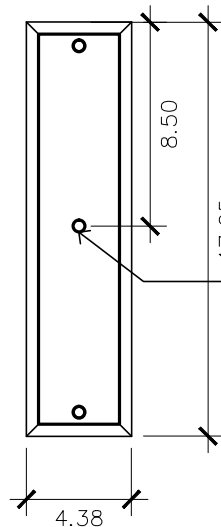

Yacht Basin Collection

YB - 2001E
wall mount

20.5h x 7w x 9.5d

ELECTRIC OPTIONS

- Medium Base Socket
- Frosted Chimney
- Single Brass Candle
- Single Brass Tall Candle
- 2 Light Brass Cluster
- 2 Light Tall Brass Cluster
- 3 Light Brass Cluster
- 4 Light Brass Cluster
- Drip Candle Covers

- Non-Tempered Clear
- Seeded
- Artique

ACCESSORIES

- Solid Copper Top
- Copper Panels
- Top Copper Ring
- Brass Cross Bars
- Copper Cross Bars
- Top Loop
- Full Scroll
- Backward Scroll
- Side Scrolls
- Down Scrolls
- Top Loop Hanger
- Wall Bracket WBC
- Wall Yoke
- Extender Bracket
- Top Mount
- Top Hole Backplate
- Pier Mount
- Pier Mount Cover

FINISHES

- Solid Copper
- Aged Bronze
- Powder Coated Black
- Silver

BACKPLATE

Mounting Hole

* Top of Fixture to Center of Mounting Hole is 11.50"

STANDARD FEATURES

Solid Copper
Tempered Clear Glass
Electric: Single Brass Candle