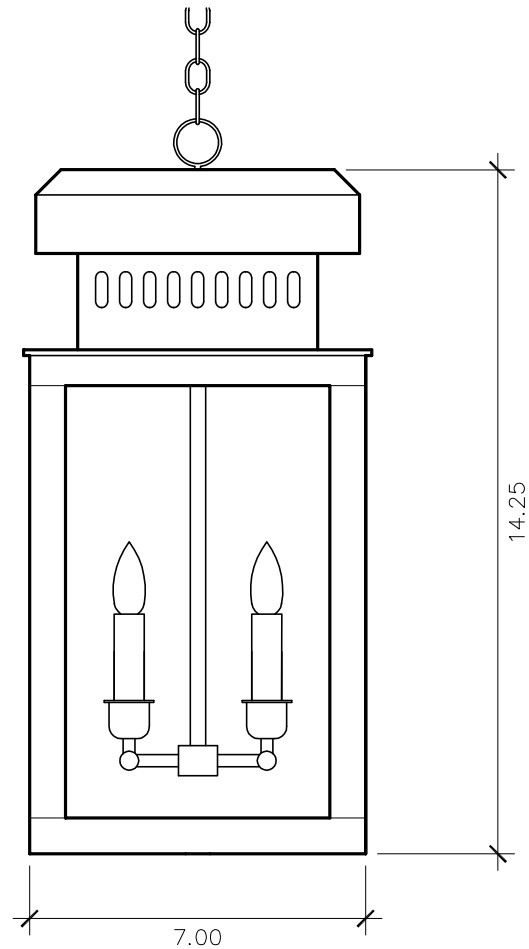

Yacht Basin Collection

YB-1502 Hanging

14.25" H x 7.0" W x 7.0" D

ELECTRIC OPTIONS

- ☐ Frosted Chimney & Standard Bulb
- ☐ Single Brass Candle
- ☐ Single Brass Tall Candle
- ☒ 2 Light Brass Cluster
- ☐ 2 Light Tall Brass Cluster
- ☐ 3 Light Brass Cluster
- ☐ 4 Light Brass Cluster
- ☒ Drip Candle Covers

GAS OPTIONS

- ☐ Single Brass Burner
- ☐ Double Brass Burner
- ☐ Triple Brass Burner
- ☐ LP Brass Burner
- ☐ Bat Flame Brass Burner

GLASS OPTIONS

- ☒ Tempered Clear
- ☒ Seeded
- ☒ Artique

ACCESSORIES

- ☐ Solid Copper Top
- ☐ Copper Panels
- ☐ Top Copper Ring
- ☒ Brass Cross Bars
- ☐ Top Loop
- ☐ Full Scroll
- ☐ Side Scrolls
- ☐ Backward Scroll
- ☐ Wall Bracket WBC
- ☐ Wall Yoke
- ☐ Top Mount
- ☐ Top Hole Backplate
- ☐ Pier Mount
- ☐ Pier Mount Cover
- ☐ Hidden Gas Line

AVAILABLE FINISHES

- ☒ Solid Copper
- ☒ Aged Bronze
- ☒ Powder Coated Black
- ☒ Lacquer
- ☒ Platinum

CEILING MOUNTING PLATE

STANDARD FEATURES

Solid Copper
Tempered Clear Glass
Electric: 2 Light Brass Cluster
Gas: Not Available On This Model
Includes 22" of Chain

* Shown with Standard 2 Light Brass Cluster

COPPER LIGHTING COMPANY, INC.

CLASSIC AMERICAN MADE LIGHTING

903 POPLAR STREET - P.O. Box 4685 - CAYCE, SC 29171

P: 803.926.0001 · F: 803.796.7739 · E: COPPERLIGHTING@GMAIL.COM

WWW.COPPERLIGHTINGCOMPANY.COM