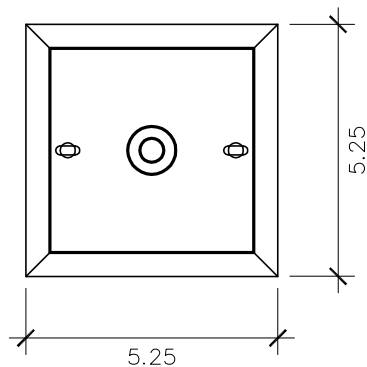

Yacht Basin Collection

YB-1502 Hanging

14.25" H x 7.0" W x 7.0" D

ELECTRIC OPTIONS

- ☐ Frosted Chimney & Standard Bulb
- ☐ Single Brass Candle
- ☐ Single Brass Tall Candle
- ☒ 2 Light Brass Cluster
- ☐ 2 Light Tall Brass Cluster
- ☐ 3 Light Brass Cluster
- ☐ 4 Light Brass Cluster
- ☒ Drip Candle Covers

GAS OPTIONS

- ☐ Single Brass Burner
- ☐ Double Brass Burner
- ☐ Triple Brass Burner
- ☐ LP Brass Burner
- ☐ Bat Flame Brass Burner

GLASS OPTIONS

- ☒ Tempered Clear
- ☒ Seeded
- ☒ Artique

ACCESSORIES

- ☐ Solid Copper Top
- ☐ Copper Panels
- ☐ Top Copper Ring
- ☒ Brass Cross Bars
- ☐ Top Loop
- ☐ Full Scroll
- ☐ Side Scrolls
- ☐ Backward Scroll
- ☐ Wall Bracket WBC
- ☐ Wall Yoke
- ☐ Top Mount
- ☐ Top Hole Backplate
- ☐ Pier Mount
- ☐ Pier Mount Cover
- ☐ Hidden Gas Line

AVAILABLE FINISHES

- ☒ Solid Copper
- ☒ Aged Bronze
- ☒ Powder Coated Black
- ☒ Lacquer
- ☒ Platinum

CEILING MOUNTING PLATE

STANDARD FEATURES

Solid Copper
Tempered Clear Glass
Electric: 2 Light Brass Cluster
Gas: Not Available On This Model
Includes 22" of Chain

* Shown with Standard 2 Light Brass Cluster

COPPER LIGHTING COMPANY, INC.

CLASSIC AMERICAN MADE LIGHTING

903 POPLAR STREET - P.O. Box 4685 - CAYCE, SC 29171

P: 803.926.0001 · F: 803.796.7739 · E: COPPERLIGHTING@GMAIL.COM

WWW.COPPERLIGHTINGCOMPANY.COM