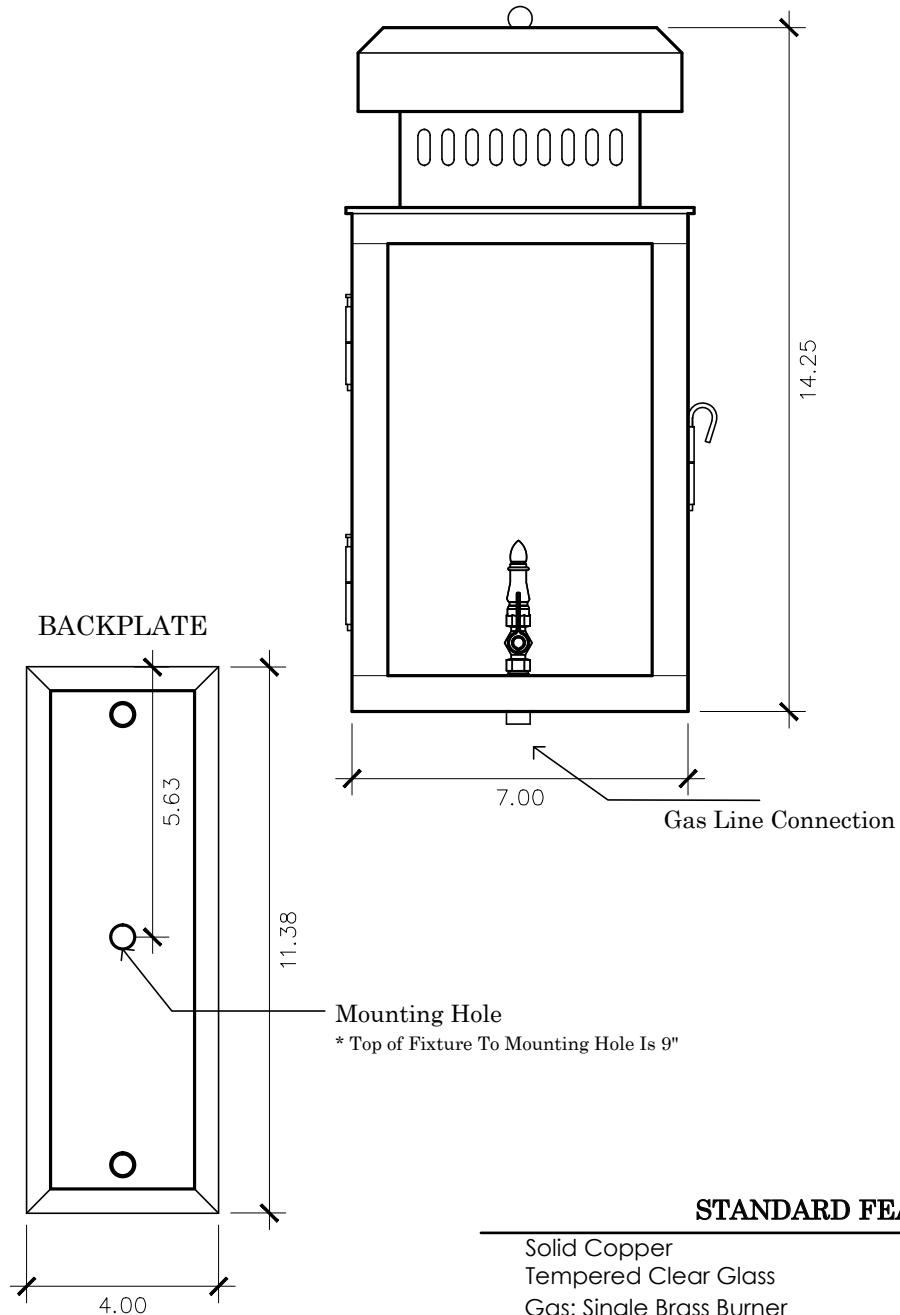

Yacht Basin Collection

YB - 1501G
wall mount

14.25h x 7w x 9.5d

ELECTRIC OPTIONS

- ☐ Medium Base Socket
- ☐ Frosted Chimney
- ☐ Single Brass Candle
- ☐ Single Brass Tall Candle
- ☐ 2 Light Brass Cluster
- ☐ 2 Light Tall Brass Cluster
- ☐ 3 Light Brass Cluster
- ☐ 4 Light Brass Cluster
- ☐ Drip Candle Covers

GAS OPTIONS

- ☒ Single Brass Burner
- ☐ Double Brass Burner
- ☐ Triple Brass Burner
- ☐ Extra Tall Burner
- ☒ LP Brass Burner
- ☒ Palmetto Flame Brass Burner
- ☒ Bat Flame Brass Burner
- ☒ Hidden Gas Line

GLASS OPTIONS

- ☒ Non-Tempered Clear
- ☒ Seeded
- ☒ Artique

ACCESSORIES

- ☐ Solid Copper Top
- ☐ Copper Panels
- ☒ Top Copper Ring
- ☒ Brass Cross Bars
- ☒ Copper Cross Bars
- ☒ Top Loop
- ☒ Full Scroll
- ☒ Backward Scroll
- ☒ Side Scrolls
- ☒ Down Scrolls
- ☒ Top Loop Hanger
- ☐ Wall Bracket WBC
- ☒ Wall Yoke
- ☐ Extender Bracket
- ☒ Top Mount
- ☒ Top Hole Backplate
- ☐ Pier Mount
- ☐ Pier Mount Cover

FINISHES

- ☒ Solid Copper
- ☒ Aged Bronze
- ☒ Powder Coated Black
- ☒ Silver

STANDARD FEATURES

Solid Copper
Tempered Clear Glass
Gas: Single Brass Burner

* Shown with Standard Single Brass Burner

Lantern & Scroll
a brilliant first impression