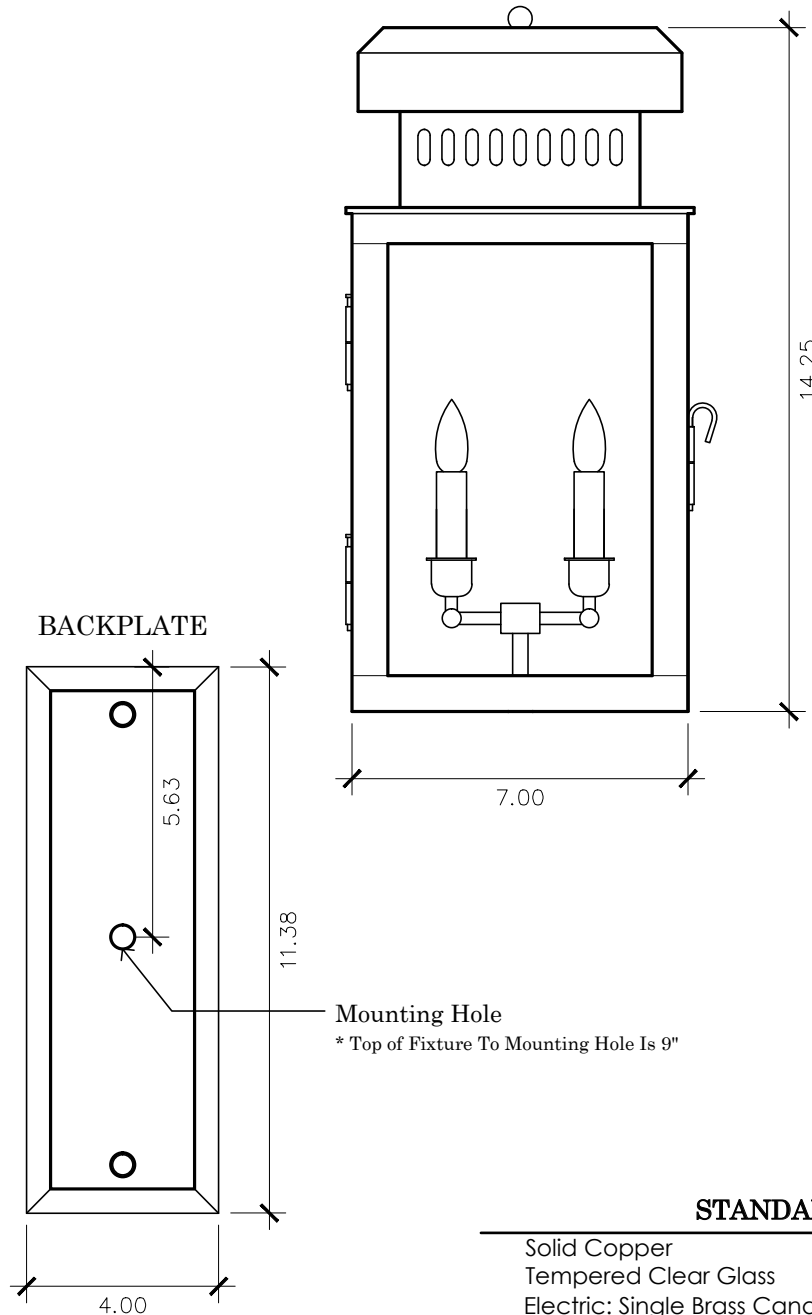

Yacht Basin Collection

YB - 1501E
wall mount

14.25h x 7w x 9.5d

ELECTRIC OPTIONS

- Medium Base Socket
- Frosted Chimney
- Single Brass Candle
- Single Brass Tall Candle
- 2 Light Brass Cluster
- 2 Light Tall Brass Cluster
- 3 Light Brass Cluster
- 4 Light Brass Cluster
- Drip Candle Covers

- Non-Tempered Clear
- Seeded
- Artique

ACCESSORIES

- Solid Copper Top
- Copper Panels
- Top Copper Ring
- Brass Cross Bars
- Copper Cross Bars
- Top Loop
- Full Scroll
- Backward Scroll
- Side Scrolls
- Down Scrolls
- Top Loop Hanger
- Wall Bracket WBC
- Wall Yoke
- Extender Bracket
- Top Mount
- Top Hole Backplate
- Pier Mount
- Pier Mount Cover

FINISHES

- Solid Copper
- Aged Bronze
- Powder Coated Black
- Silver

Mounting Hole

* Top of Fixture To Mounting Hole Is 9"

STANDARD FEATURES

Solid Copper
Tempered Clear Glass
Electric: Single Brass Candle

* Shown with Optional 2 Light Brass Cluster