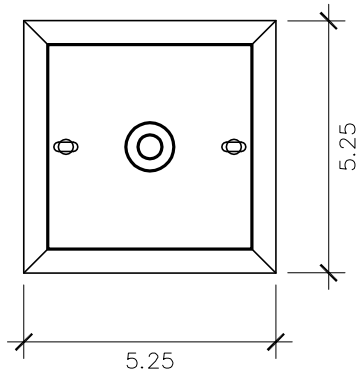

Yacht Basin Collection

YB-1002 Hanging 12.5" H x 5.0" W x 5.0" D

ELECTRIC OPTIONS

- ☐ Frosted Chimney & Standard Bulb
- ☐ Single Brass Candle
- ☐ Single Brass Tall Candle
- ☒ 2 Light Brass Cluster
- ☐ 2 Light Tall Brass Cluster
- ☐ 3 Light Brass Cluster
- ☐ 4 Light Brass Cluster
- ☒ Drip Candle Covers

GAS OPTIONS

- ☐ Single Brass Burner
- ☐ Double Brass Burner
- ☐ Triple Brass Burner
- ☐ LP Brass Burner
- ☐ Bat Flame Brass Burner

GLASS OPTIONS

- ☒ Tempered Clear
- ☒ Seeded
- ☒ Artique

ACCESSORIES

- ☐ Solid Copper Top
- ☐ Copper Panels
- ☐ Top Copper Ring
- ☒ Brass Cross Bars
- ☐ Top Loop
- ☐ Full Scroll
- ☐ Side Scrolls
- ☐ Backward Scroll
- ☐ Wall Bracket WBC
- ☐ Wall Yoke
- ☐ Top Mount
- ☐ Top Hole Backplate
- ☐ Pier Mount
- ☐ Pier Mount Cover
- ☐ Hidden Gas Line

AVAILABLE FINISHES

- ☒ Solid Copper
- ☒ Aged Bronze
- ☒ Powder Coated Black
- ☒ Lacquer
- ☒ Platinum

CEILING MOUNTING PLATE

STANDARD FEATURES

Solid Copper
Tempered Clear Glass
Electric: 2 Light Brass Cluster
Gas: Not Available On This Model
Includes 22" of Chain

* Shown with Standard 2 Light Brass Cluster

COPPER LIGHTING COMPANY, INC.

CLASSIC AMERICAN MADE LIGHTING

903 POPLAR STREET - P.O. Box 4685 - CAYCE, SC 29171

P: 803.926.0001 · F: 803.796.7739 · E: COPPERLIGHTING@GMAIL.COM

WWW.COPPERLIGHTINGCOMPANY.COM