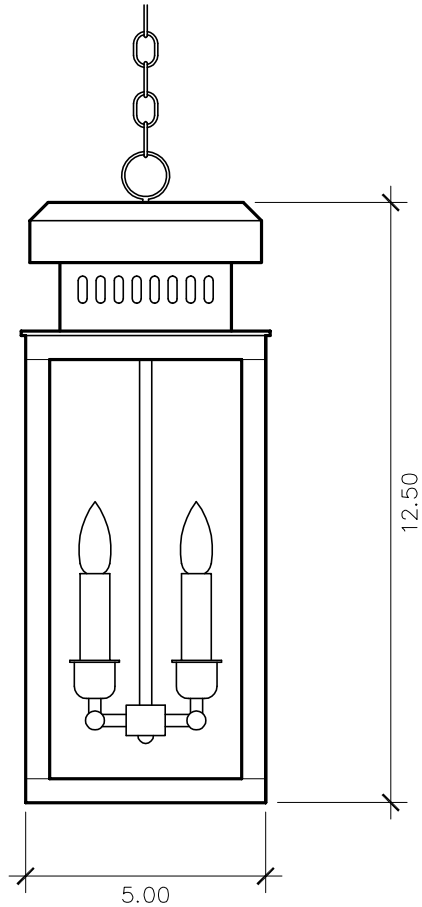

Yacht Basin Collection

YB-1002 Hanging 12.5" H x 5.0" W x 5.0" D

ELECTRIC OPTIONS

- ☐ Frosted Chimney & Standard Bulb
- ☐ Single Brass Candle
- ☐ Single Brass Tall Candle
- ☒ 2 Light Brass Cluster
- ☐ 2 Light Tall Brass Cluster
- ☐ 3 Light Brass Cluster
- ☐ 4 Light Brass Cluster
- ☒ Drip Candle Covers

GAS OPTIONS

- ☐ Single Brass Burner
- ☐ Double Brass Burner
- ☐ Triple Brass Burner
- ☐ LP Brass Burner
- ☐ Bat Flame Brass Burner

GLASS OPTIONS

- ☒ Tempered Clear
- ☒ Seeded
- ☒ Artique

ACCESSORIES

- ☐ Solid Copper Top
- ☐ Copper Panels
- ☐ Top Copper Ring
- ☒ Brass Cross Bars
- ☐ Top Loop
- ☐ Full Scroll
- ☐ Side Scrolls
- ☐ Backward Scroll
- ☐ Wall Bracket WBC
- ☐ Wall Yoke
- ☐ Top Mount
- ☐ Top Hole Backplate
- ☐ Pier Mount
- ☐ Pier Mount Cover
- ☐ Hidden Gas Line

AVAILABLE FINISHES

- ☒ Solid Copper
- ☒ Aged Bronze
- ☒ Powder Coated Black
- ☒ Lacquer
- ☒ Platinum

CEILING MOUNTING PLATE

STANDARD FEATURES

Solid Copper
Tempered Clear Glass
Electric: 2 Light Brass Cluster
Gas: Not Available On This Model
Includes 22" of Chain

* Shown with Standard 2 Light Brass Cluster

COPPER LIGHTING COMPANY, INC.

CLASSIC AMERICAN MADE LIGHTING

903 POPLAR STREET - P.O. Box 4685 - CAYCE, SC 29171

P: 803.926.0001 · F: 803.796.7739 · E: COPPERLIGHTING@GMAIL.COM

WWW.COPPERLIGHTINGCOMPANY.COM