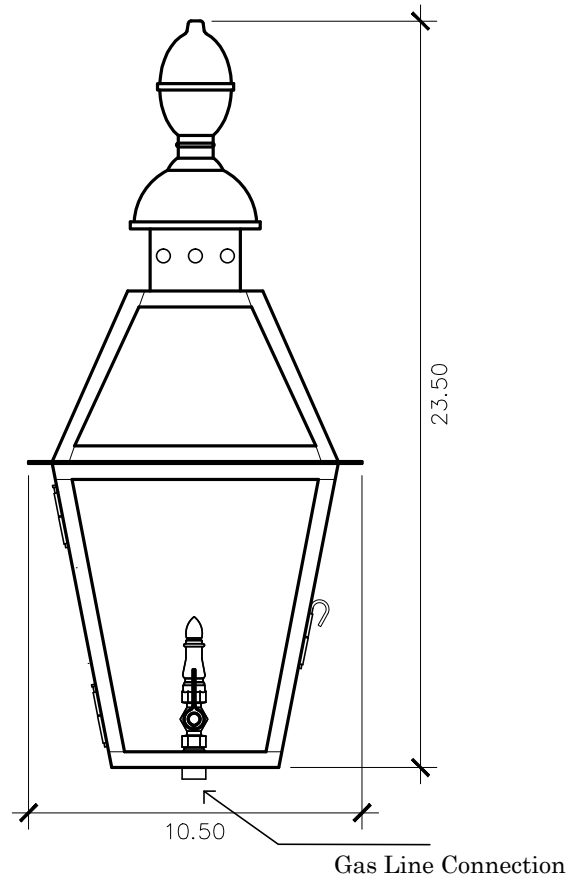

Vauxhall Collection

CH - 27VG
wall mount

ELECTRIC OPTIONS

- Medium Base Socket
- Frosted Chimney
- Single Brass Candle
- Single Brass Tall Candle
- 2 Light Brass Cluster
- 2 Light Tall Brass Cluster
- 3 Light Brass Cluster
- 4 Light Brass Cluster
- Drip Candle Covers

- Tempered Clear
- Seeded
- Artique

ACCESSORIES

- Solid Copper Top
- Copper Panels
- Top Copper Ring
- Brass Cross Bars
- Copper Cross Bars
- Top Loop
- Full Scroll
- Backward Scroll
- Side Scrolls
- Down Scrolls
- Top Loop Hanger
- Wall Bracket WBC
- Wall Yoke
- Extender Bracket
- Top Mount
- Top Hole Backplate
- Pier Mount
- Pier Mount Cover

FINISHES

- Solid Copper
- Aged Bronze
- Powder Coated Black
- Silver

23.5h x 10.5w x 11.5d

BACKPLATE

Mounting Hole

* Top of Fixture to Mounting Hole is 17"

STANDARD FEATURES

Solid Copper
Tempered Clear Glass
Gas: Single Brass Burner