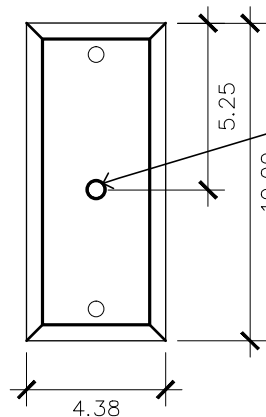

- Tempered Clear
- Seeded
- Artique

ACCESSORIES

- Solid Copper Top
- Copper Panels
- Top Copper Ring
- Brass Cross Bars
- Copper Cross Bars
- Top Loop
- Full Scroll
- Backward Scroll
- Side Scrolls
- Down Scrolls
- Top Loop Hanger
- Wall Bracket WBC
- Wall Yoke
- Extender Bracket
- Top Mount
- Top Hole Backplate
- Pier Mount
- Pier Mount Cover

FINISHES

- Solid Copper
- Aged Bronze
- Powder Coated Black
- Silver

23.5h x 10.5w x 11.5d

BACKPLATE

Mounting Hole

* Top of Fixture to Mounting Hole is 17"

STANDARD FEATURES

Solid Copper
Tempered Clear Glass
Gas: Single Brass Burner