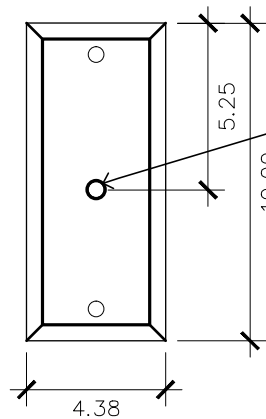

### ACCESSORIES

- Solid Copper Top
- Copper Panels
- Top Copper Ring
- Brass Cross Bars
- Copper Cross Bars
- Top Loop
- Full Scroll
- Backward Scroll
- Side Scrolls
- Down Scrolls
- Top Loop Hanger
- Wall Bracket WBC
- Wall Yoke
- Extender Bracket
- Top Mount
- Top Hole Backplate
- Pier Mount
- Pier Mount Cover

### FINISHES

- Solid Copper
- Aged Bronze
- Powder Coated Black
- Silver

23.5h x 10.5w x 11.5d

### BACKPLATE

Mounting Hole

\* Top of Fixture to Mounting Hole is 17"