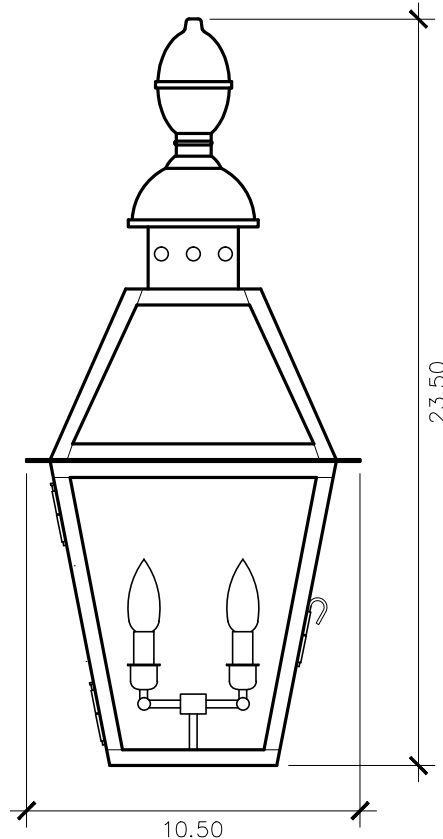

### ELECTRIC OPTIONS

- Medium Base Socket
- Frosted Chimney
- Single Brass Candle
- Single Brass Tall Candle
- 2 Light Brass Cluster
- 2 Light Tall Brass Cluster
- 3 Light Brass Cluster
- 4 Light Brass Cluster
- Drip Candle Covers

### ACCESSORIES

- Solid Copper Top
- Copper Panels
- Top Copper Ring
- Brass Cross Bars
- Copper Cross Bars
- Top Loop
- Full Scroll
- Backward Scroll
- Side Scrolls
- Down Scrolls
- Top Loop Hanger
- Wall Bracket WBC
- Wall Yoke
- Extender Bracket
- Top Mount
- Top Hole Backplate
- Pier Mount
- Pier Mount Cover

### FINISHES

- Solid Copper
- Aged Bronze
- Powder Coated Black
- Silver

23.5h x 10.5w x 11.5d

### BACKPLATE

Mounting Hole

\* Top of Fixture to Mounting Hole is 17"