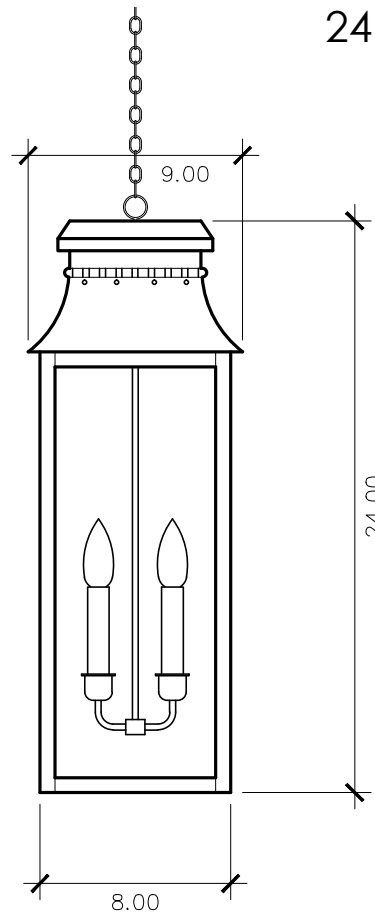

Old Village Collection

OV - 241
hanging

24h x 9w x 6.5d

ELECTRIC OPTIONS

- Medium Base Socket
- Frosted Chimney
- Single Brass Candle
- Single Brass Tall Candle
- 2 Light Brass Cluster
- 2 Light Tall Brass Cluster
- 3 Light Brass Cluster
- 4 Light Brass Cluster
- Drip Candle Covers

- Tempered Clear
- Seeded
- Artique

ACCESSORIES

- Solid Copper Top
- Copper Panels
- Top Copper Ring
- Brass Cross Bars
- Copper Cross Bars
- Top Loop
- Full Scroll
- Backward Scroll
- Side Scrolls
- Down Scrolls
- Top Loop Hanger
- Wall Bracket WBC
- Wall Yoke
- Extender Bracket
- Top Mount
- Top Hole Backplate
- Pier Mount
- Pier Mount Cover

FINISHES

- Solid Copper
- Aged Bronze
- Powder Coated Black
- Silver

CEILING MOUNTING PLATE

STANDARD FEATURES

Solid Copper
Tempered Clear Glass
Electric: 2 Light Brass Cluster
Gas: Not Available On This Model
Includes 18" of Chain