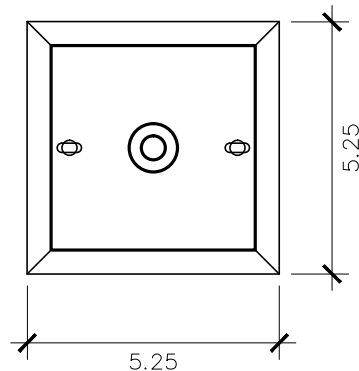

CEILING MOUNTING PLATE

STANDARD FEATURES

Solid Copper
Tempered Clear Glass
Electric: 2 Light Brass Cluster
Gas: Not Available On This Model
Includes 18" of Chain

* Shown with Standard 2 Light Brass Cluster

Lantern & Scroll

a brilliant first impression

2041 South Blvd. Suite C, Charlotte, NC 28203 - 704.333.5088 - buyfrom@lanternandscroll.com