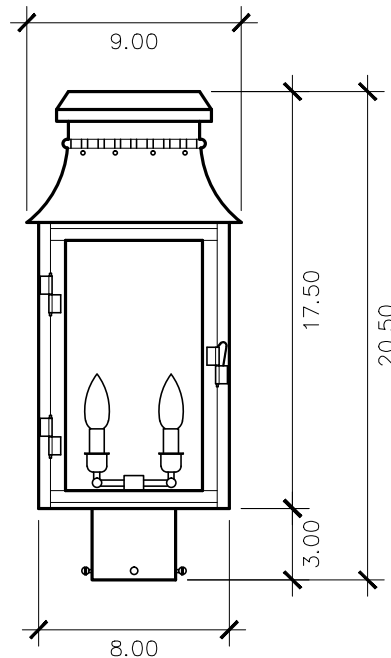

Old Village Collection

OV - 177
post mount

20.5h x 9w x 6.5d

ELECTRIC OPTIONS

- ☒ Medium Base Socket
- ☒ Frosted Chimney
- ☒ Single Brass Candle
- ☒ Single Brass Tall Candle
- ☒ 2 Light Brass Cluster
- ☒ 2 Light Tall Brass Cluster
- ☒ 3 Light Brass Cluster
- ☐ 4 Light Brass Cluster
- ☒ Drip Candle Covers

GAS OPTIONS

- ☒ Single Brass Burner
- ☐ Double Brass Burner
- ☐ Triple Brass Burner
- ☐ Extra Tall Burner
- ☒ LP Brass Burner
- ☒ Palmetto Flame Brass Burner
- ☒ Bat Flame Brass Burner
- ☒ Hidden Gas Line

GLASS OPTIONS

- ☒ Tempered Clear
- ☒ Seeded
- ☒ Artique

ACCESSORIES

- ☐ Solid Copper Top
- ☐ Copper Panels
- ☒ Top Copper Ring
- ☒ Brass Cross Bars
- ☒ Copper Cross Bars
- ☐ Top Loop
- ☐ Full Scroll
- ☐ Backward Scroll
- ☐ Side Scrolls
- ☐ Down Scrolls
- ☐ Top Loop Hanger
- ☒ Wall Bracket WBC
- ☐ Wall Yoke
- ☐ Extender Bracket
- ☐ Top Mount
- ☐ Top Hole Backplate
- ☒ Pier Mount
- ☒ Pier Mount Cover

FINISHES

- ☒ Solid Copper
- ☒ Aged Bronze
- ☒ Powder Coated Black
- ☐ Silver

STANDARD FEATURES

Solid Copper
Tempered Clear Glass
Electric: Single Brass Candle
Gas: Single Brass Burner
Mounts on Standard Poles or Pier Mounts
of 3" Diameter

* Shown with Optional 2 Light Brass Cluster

Lantern & Scroll

a brilliant first impression

2041 South Blvd. Suite C, Charlotte, NC 28203 - 704.333.5088 - buyfrom@lanternandscroll.com