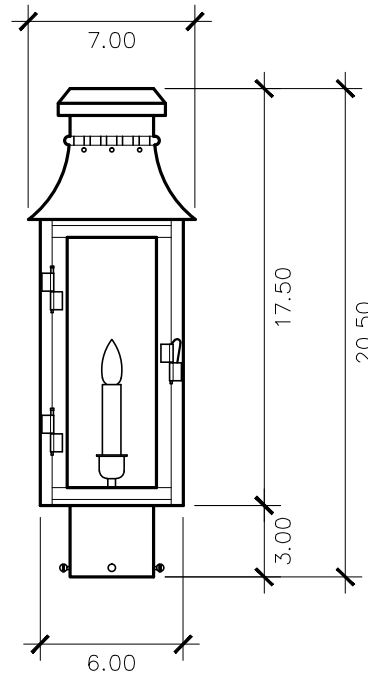

Old Village Collection

OV - 1754
post mount

20.5h x 7w x 7d

ELECTRIC OPTIONS

- ☐ Medium Base Socket
- ☐ Frosted Chimney
- ☒ Single Brass Candle
- ☒ Single Brass Tall Candle
- ☒ 2 Light Brass Cluster
- ☒ 2 Light Tall Brass Cluster
- ☐ 3 Light Brass Cluster
- ☐ 4 Light Brass Cluster
- ☒ Drip Candle Covers

GAS OPTIONS

- ☒ Single Brass Burner
- ☐ Double Brass Burner
- ☐ Triple Brass Burner
- ☐ Extra Tall Burner
- ☒ LP Brass Burner
- ☒ Palmetto Flame Brass Burner
- ☒ Bat Flame Brass Burner
- ☒ Hidden Gas Line

GLASS OPTIONS

- ☒ Tempered Clear
- ☒ Seeded
- ☒ Artique

ACCESSORIES

- ☐ Solid Copper Top
- ☐ Copper Panels
- ☒ Top Copper Ring
- ☒ Brass Cross Bars
- ☒ Copper Cross Bars
- ☐ Top Loop
- ☐ Full Scroll
- ☐ Backward Scroll
- ☐ Side Scrolls
- ☐ Down Scrolls
- ☐ Top Loop Hanger
- ☒ Wall Bracket WBC
- ☐ Wall Yoke
- ☐ Extender Bracket
- ☐ Top Mount
- ☐ Top Hole Backplate
- ☒ Pier Mount
- ☒ Pier Mount Cover

FINISHES

- ☒ Solid Copper
- ☒ Aged Bronze
- ☒ Powder Coated Black
- ☐ Silver

STANDARD FEATURES

Solid Copper
Tempered Clear Glass
Electric: Single Brass Candle
Gas: Single Brass Burner
Mounts on Standard Poles or Pier Mounts
of 3" Diameter

* Shown with Standard Single Tall Candle

Lantern & Scroll

a brilliant first impression

2041 South Blvd. Suite C, Charlotte, NC 28203 - 704.333.5088 - buyfrom@lanternandscroll.com