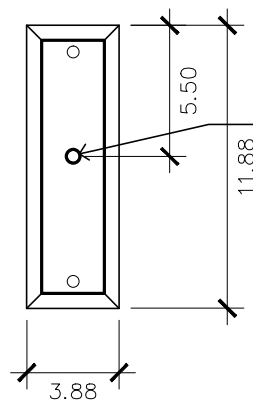

BACKPLATE

Mounting Hole

* Top of Fixture to Mounting Hole is 11.5"

STANDARD FEATURES

Solid Copper
Tempered Clear Glass
Gas: Single Brass Burner

* Shown with Standard Single Brass Burner

Lantern & Scroll

a brilliant first impression

2041 South Blvd. Suite C, Charlotte, NC 28203 - 704.333.5088 - buyfrom@lanternandscroll.com