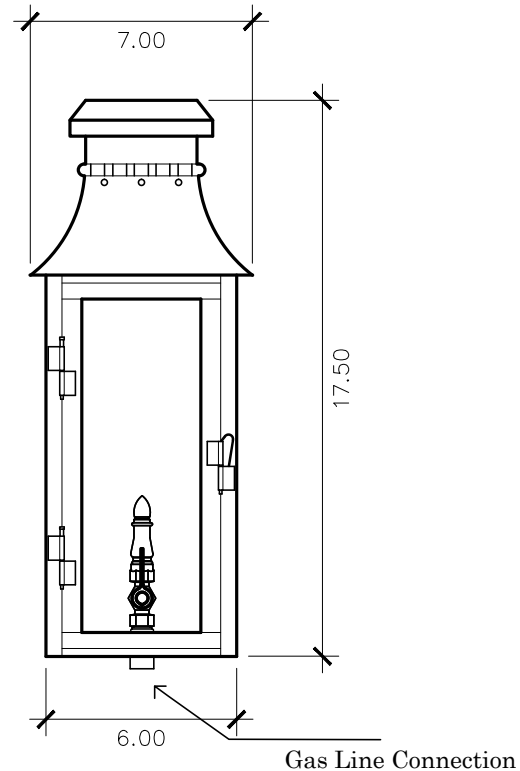

Old Village Collection

OV - 1752G
wall mount

17.5h x 7w x 7.5d

ELECTRIC OPTIONS

- Medium Base Socket
- Frosted Chimney
- Single Brass Candle
- Single Brass Tall Candle
- 2 Light Brass Cluster
- 2 Light Tall Brass Cluster
- 3 Light Brass Cluster
- 4 Light Brass Cluster
- Drip Candle Covers

- Non-Tempered Clear
- Seeded
- Artique

ACCESSORIES

- Solid Copper Top
- Copper Panels
- Top Copper Ring
- Brass Cross Bars
- Copper Cross Bars
- Top Loop
- Full Scroll
- Backward Scroll
- Side Scrolls
- Down Scrolls
- Top Loop Hanger
- Wall Bracket WBC
- Wall Yoke
- Extender Bracket
- Top Mount
- Top Hole Backplate
- Pier Mount
- Pier Mount Cover

FINISHES

- Solid Copper
- Aged Bronze
- Powder Coated Black
- Silver

BACKPLATE

Mounting Hole

* Top of Fixture to Mounting Hole is 11.5"

STANDARD FEATURES

Solid Copper
Tempered Clear Glass
Gas: Single Brass Burner