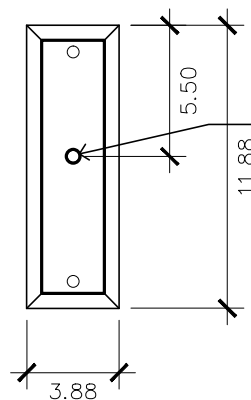

- Non-Tempered Clear
- Seeded
- Artique

ACCESSORIES

- Solid Copper Top
- Copper Panels
- Top Copper Ring
- Brass Cross Bars
- Copper Cross Bars
- Top Loop
- Full Scroll
- Backward Scroll
- Side Scrolls
- Down Scrolls
- Top Loop Hanger
- Wall Bracket WBC
- Wall Yoke
- Extender Bracket
- Top Mount
- Top Hole Backplate
- Pier Mount
- Pier Mount Cover

FINISHES

- Solid Copper
- Aged Bronze
- Powder Coated Black
- Silver

BACKPLATE

Mounting Hole

* Top of Fixture to Mounting Hole is 11.5"

STANDARD FEATURES

Solid Copper
Tempered Clear Glass
Electric: Single Brass Candle