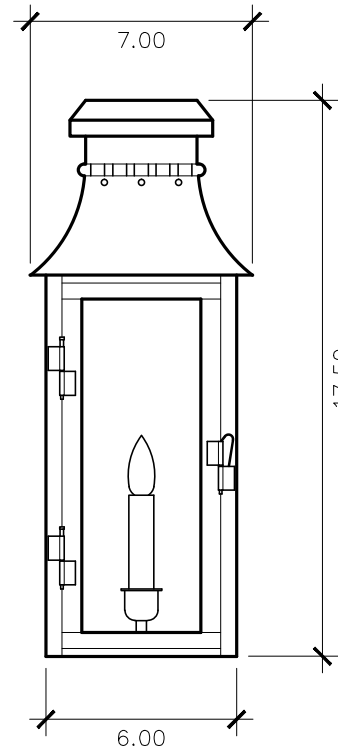

Old Village Collection

OV - 1752E
wall mount

17.5h x 7w x 7.5d

ELECTRIC OPTIONS

- Medium Base Socket
- Frosted Chimney
- Single Brass Candle
- Single Brass Tall Candle
- 2 Light Brass Cluster
- 2 Light Tall Brass Cluster
- 3 Light Brass Cluster
- 4 Light Brass Cluster
- Drip Candle Covers

- Non-Tempered Clear
- Seeded
- Artique

ACCESSORIES

- Solid Copper Top
- Copper Panels
- Top Copper Ring
- Brass Cross Bars
- Copper Cross Bars
- Top Loop
- Full Scroll
- Backward Scroll
- Side Scrolls
- Down Scrolls
- Top Loop Hanger
- Wall Bracket WBC
- Wall Yoke
- Extender Bracket
- Top Mount
- Top Hole Backplate
- Pier Mount
- Pier Mount Cover

FINISHES

- Solid Copper
- Aged Bronze
- Powder Coated Black
- Silver

BACKPLATE

Mounting Hole

* Top of Fixture to Mounting Hole is 11.5"

STANDARD FEATURES

Solid Copper
Tempered Clear Glass
Electric: Single Brass Candle