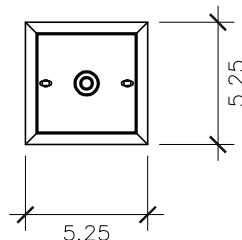

FINISHES

- Solid Copper
- Aged Bronze
- Powder Coated Black
- Silver

GAS MOUNTING PLATE

3" Diameter

ELECTRIC MOUNTING PLATE

STANDARD FEATURES

Solid Copper
Tempered Clear Glass
Electric: 2 Light Brass Candle
Gas: Single Brass Burner
Can be shortened to 30.5" overall