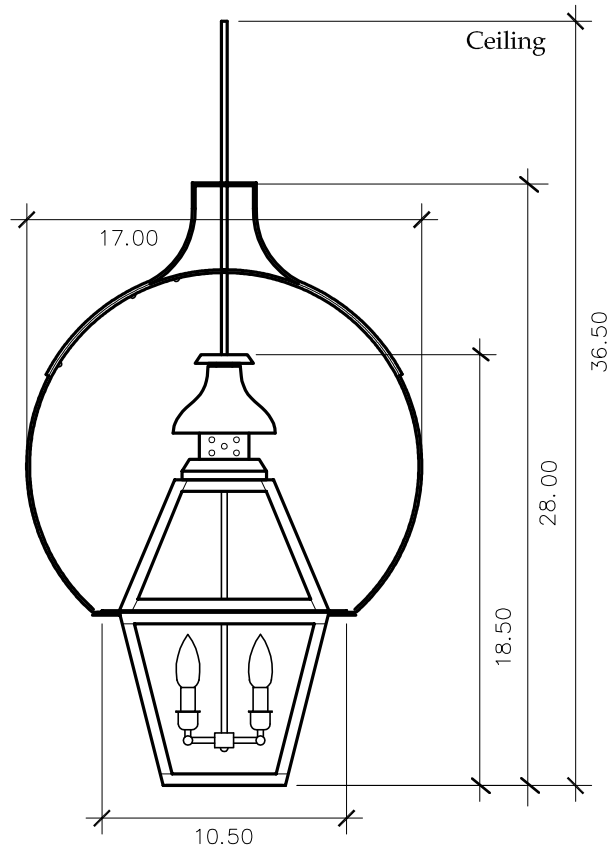

NeoCharleston Collection

N - 8
hanging yoke

36.5h x 14w x 10.5d

ELECTRIC OPTIONS

- Medium Base Socket
- Frosted Chimney
- Single Brass Candle
- Single Brass Tall Candle
- 2 Light Brass Cluster
- 2 Light Tall Brass Cluster
- 3 Light Brass Cluster
- 4 Light Brass Cluster
- Drip Candle Covers

- Tempered Clear
- Seeded
- Artique

ACCESSORIES

- Solid Copper Top
- Copper Panels
- Top Copper Ring
- Brass Cross Bars
- Copper Cross Bars
- Top Loop
- Full Scroll
- Backward Scroll
- Side Scrolls
- Down Scrolls
- Top Loop Hanger
- Wall Bracket WBC
- Wall Yoke
- Extender Bracket
- Top Mount
- Top Hole Backplate
- Pier Mount
- Pier Mount Cover

FINISHES

- Solid Copper
- Aged Bronze
- Powder Coated Black
- Silver

GAS MOUNTING PLATE

3" Diameter

ELECTRIC MOUNTING PLATE

STANDARD FEATURES

Solid Copper
Tempered Clear Glass
Electric: 2 Light Brass Candle
Gas: Single Brass Burner
Can be shortened to 30.5" overall