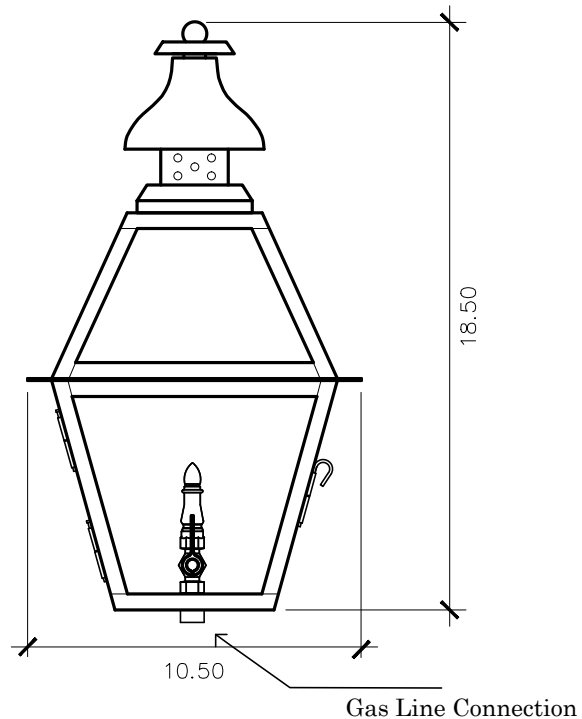

NeoCharleston Collection

N - 7G
wall mount

ELECTRIC OPTIONS

- Medium Base Socket
- Frosted Chimney
- Single Brass Candle
- Single Brass Tall Candle
- 2 Light Brass Cluster
- 2 Light Tall Brass Cluster
- 3 Light Brass Cluster
- 4 Light Brass Cluster
- Drip Candle Covers

- Tempered Clear
- Seeded
- Artique

ACCESSORIES

- Solid Copper Top
- Copper Panels
- Top Copper Ring
- Brass Cross Bars
- Copper Cross Bars
- Top Loop
- Full Scroll
- Backward Scroll
- Side Scrolls
- Down Scrolls
- Top Loop Hanger
- Wall Bracket WBC
- Wall Yoke
- Extender Bracket
- Top Mount
- Top Hole Backplate
- Pier Mount
- Pier Mount Cover

FINISHES

- Solid Copper
- Aged Bronze
- Powder Coated Black
- Silver

18.5 h x 10.5w x 11.5d

BACKPLATE

Mounting Hole

* Top of Fixture to Mounting Hole is 14"

STANDARD FEATURES

Solid Copper
Tempered Clear Glass
Gas: Single Brass Burner