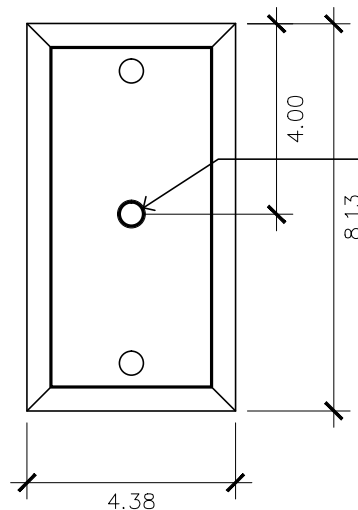

- Tempered Clear
- Seeded
- Artique

ACCESSORIES

- Solid Copper Top
- Copper Panels
- Top Copper Ring
- Brass Cross Bars
- Copper Cross Bars
- Top Loop
- Full Scroll
- Backward Scroll
- Side Scrolls
- Down Scrolls
- Top Loop Hanger
- Wall Bracket WBC
- Wall Yoke
- Extender Bracket
- Top Mount
- Top Hole Backplate
- Pier Mount
- Pier Mount Cover

FINISHES

- Solid Copper
- Aged Bronze
- Powder Coated Black
- Silver

18.5 h x 10.5w x 11.5d

BACKPLATE

Mounting Hole

* Top of Fixture to Mounting Hole is 14"

STANDARD FEATURES

Solid Copper
Tempered Clear Glass
Gas: Single Brass Burner