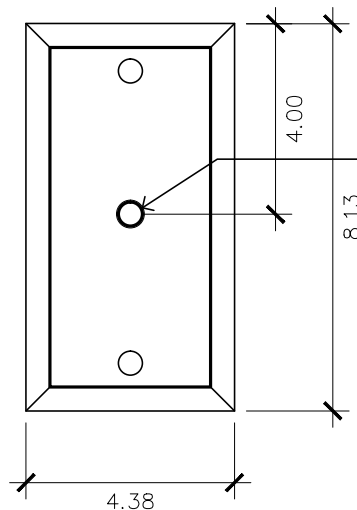

## ACCESSORIES

- Solid Copper Top
- Copper Panels
- Top Copper Ring
- Brass Cross Bars
- Copper Cross Bars
- Top Loop
- Full Scroll
- Backward Scroll
- Side Scrolls
- Down Scrolls
- Top Loop Hanger
- Wall Bracket WBC
- Wall Yoke
- Extender Bracket
- Top Mount
- Top Hole Backplate
- Pier Mount
- Pier Mount Cover

## FINISHES

- Solid Copper
- Aged Bronze
- Powder Coated Black
- Silver

18.5 h x 10.5w x 11.5d

## BACKPLATE

Mounting Hole

\* Top of Fixture to Mounting Hole is 14"