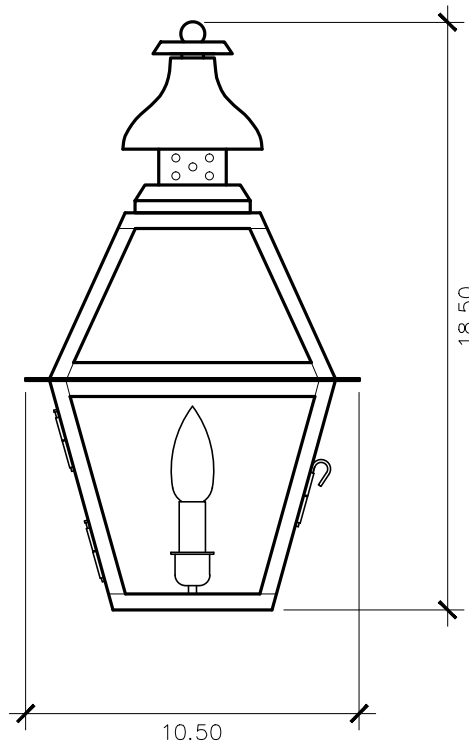

## ACCESSORIES

- Solid Copper Top
- Copper Panels
- Top Copper Ring
- Brass Cross Bars
- Copper Cross Bars
- Top Loop
- Full Scroll
- Backward Scroll
- Side Scrolls
- Down Scrolls
- Top Loop Hanger
- Wall Bracket WBC
- Wall Yoke
- Extender Bracket
- Top Mount
- Top Hole Backplate
- Pier Mount
- Pier Mount Cover

## FINISHES

- Solid Copper
- Aged Bronze
- Powder Coated Black
- Silver

18.5 h x 10.5w x 11.5d

## BACKPLATE

Mounting Hole

\* Top of Fixture to Mounting Hole is 14"