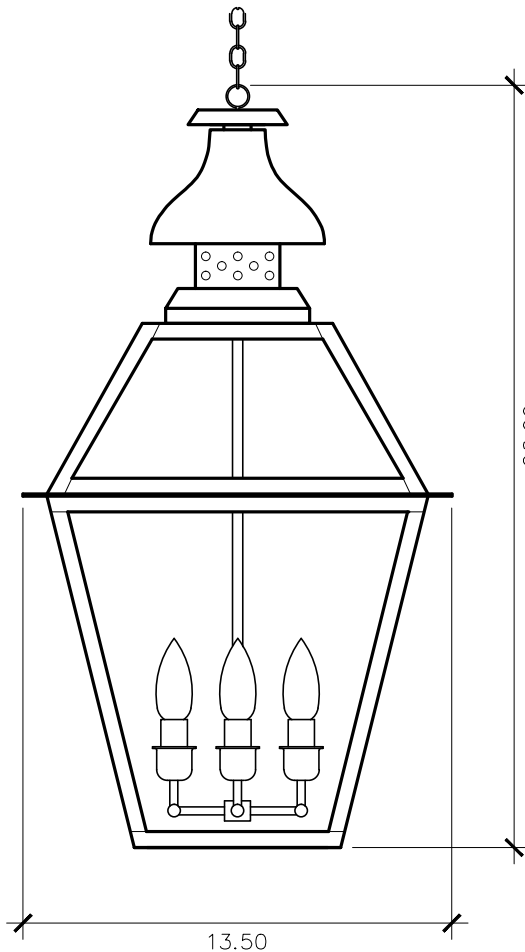

## ELECTRIC OPTIONS

- Medium Base Socket
- Frosted Chimney
- Single Brass Candle
- Single Brass Tall Candle
- 2 Light Brass Cluster
- 2 Light Tall Brass Cluster
- 3 Light Brass Cluster
- 4 Light Brass Cluster
- Drip Candle Covers

## ACCESSORIES

- Solid Copper Top
- Copper Panels
- Top Copper Ring
- Brass Cross Bars
- Copper Cross Bars
- Top Loop
- Full Scroll
- Backward Scroll
- Side Scrolls
- Down Scrolls
- Top Loop Hanger
- Wall Bracket WBC
- Wall Yoke
- Extender Bracket
- Top Mount
- Top Hole Backplate
- Pier Mount
- Pier Mount Cover

## FINISHES

- Solid Copper
- Aged Bronze
- Powder Coated Black
- Silver

26h x 13.5w x 13.5d