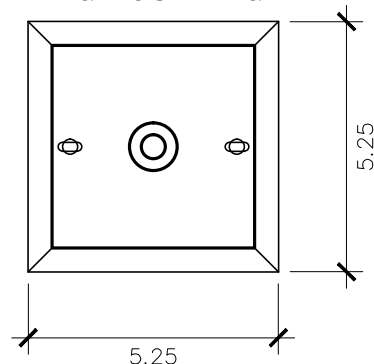

CEILING MOUNTING PLATE

STANDARD FEATURES

Solid Copper
Tempered Clear Glass
Electric: 3 Light Brass Cluster
Gas: Not Available On This Model
Includes 18" of Chain

* Shown with Standard 3 Light Brass Cluster

Lantern & Scroll
a brilliant first impression

2041 South Blvd. Suite C, Charlotte, NC 28203 - 704.333.5088 - buyfrom@lanternandscroll.com