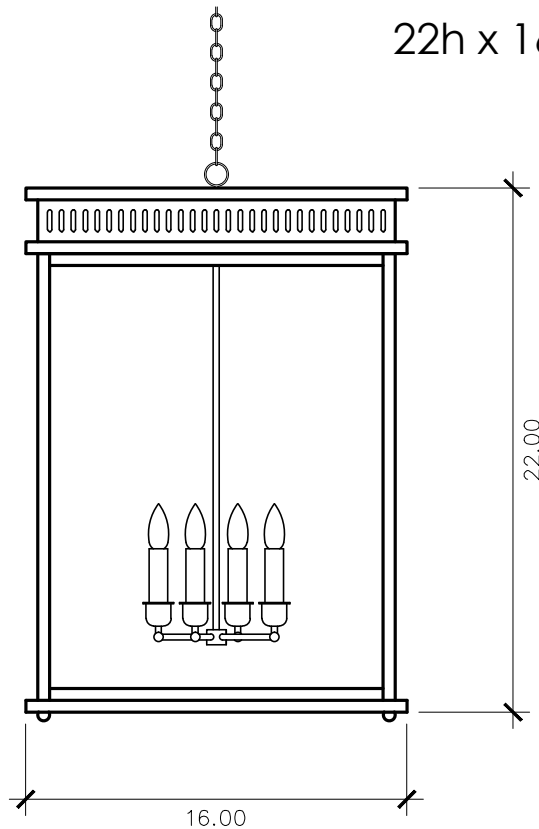

John Street X

Collection

JS - 3X
hanging

ELECTRIC OPTIONS

- ☐ Medium Base Socket
- ☐ Frosted Chimney
- ☐ Single Brass Candle
- ☐ Single Brass Tall Candle
- ☐ 2 Light Brass Cluster
- ☐ 2 Light Tall Brass Cluster
- ☒ 3 Light Brass Cluster
- ☒ 4 Light Brass Cluster
- ☒ Drip Candle Covers

GAS OPTIONS

- ☐ Single Brass Burner
- ☐ Double Brass Burner
- ☐ Triple Brass Burner
- ☐ Extra Tall Burner
- ☐ LP Brass Burner
- ☐ Palmetto Flame Brass Burner
- ☐ Bat Flame Brass Burner
- ☐ Hidden Gas Line

GLASS OPTIONS

- ☒ Non-Tempered Clear
- ☒ Seeded
- ☒ Artique

ACCESSORIES

- ☐ Solid Copper Top
- ☐ Copper Panels
- ☐ Top Copper Ring
- ☒ Brass Cross Bars
- ☒ Copper Cross Bars
- ☐ Top Loop
- ☐ Full Scroll
- ☐ Backward Scroll
- ☐ Side Scrolls
- ☐ Down Scrolls
- ☐ Top Loop Hanger
- ☐ Wall Bracket WBC
- ☐ Wall Yoke
- ☐ Extender Bracket
- ☐ Top Mount
- ☐ Top Hole Backplate
- ☐ Pier Mount
- ☐ Pier Mount Cover

FINISHES

- ☒ Solid Copper
- ☒ Aged Bronze
- ☒ Powder Coated Black
- ☒ Silver

22h x 16w x 16d