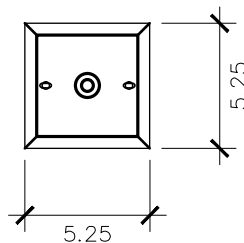

CEILING MOUNTING PLATE

STANDARD FEATURES

Solid Copper
Non-Tempered Clear Glass
Electric: 4 Light Brass Cluster
Gas: Not Available On This Model
Includes 18" of Chain

* Shown with Standard 4 Light Brass Cluster

Lantern & Scroll

a brilliant first impression

2041 South Blvd. Suite C, Charlotte, NC 28203 - 704.333.5088 - buyfrom@lanternandscroll.com