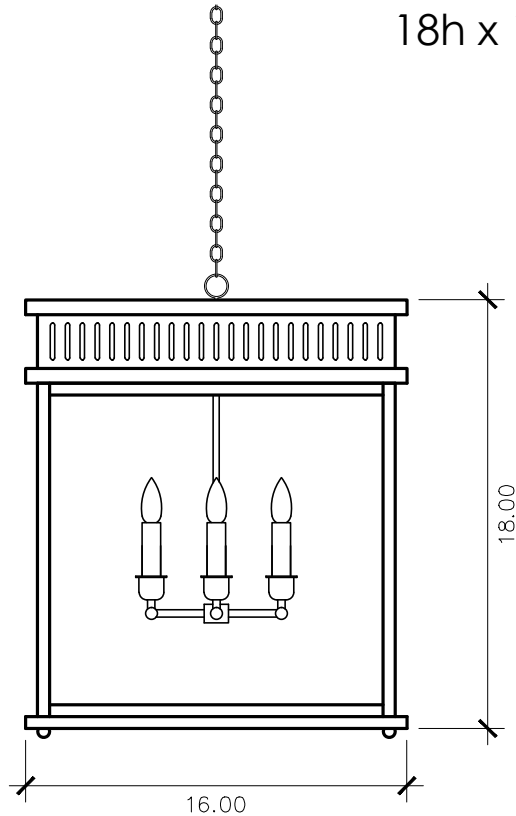

- Non-Tempered Clear
- Seeded
- Artique

ACCESSORIES

- Solid Copper Top
- Copper Panels
- Top Copper Ring
- Brass Cross Bars
- Copper Cross Bars
- Top Loop
- Full Scroll
- Backward Scroll
- Side Scrolls
- Down Scrolls
- Top Loop Hanger
- Wall Bracket WBC
- Wall Yoke
- Extender Bracket
- Top Mount
- Top Hole Backplate
- Pier Mount
- Pier Mount Cover

FINISHES

- Solid Copper
- Aged Bronze
- Powder Coated Black
- Silver

18h x 16w x 16d

CEILING MOUNTING PLATE

STANDARD FEATURES

Solid Copper
Non-Tempered Clear Glass
Electric: 4 Light Brass Cluster
Gas: Not Available On This Model
Includes 18" of Chain