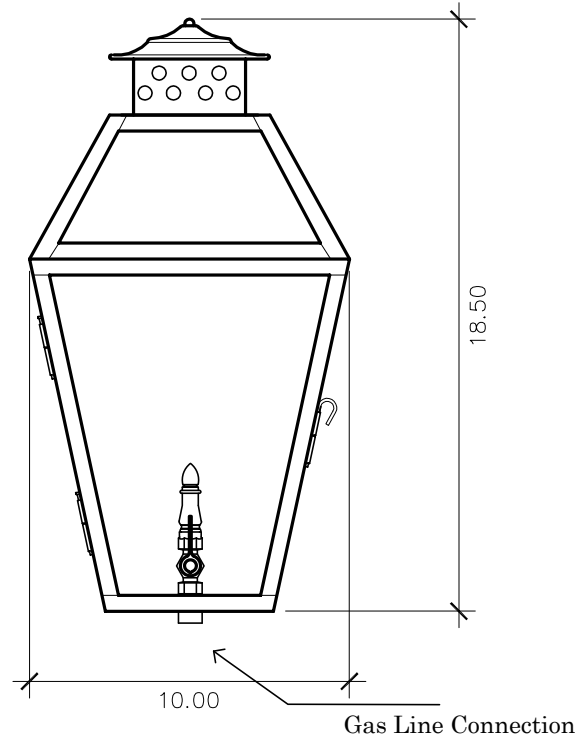

Broad Street Collection

BS - 7G
wall mount

18.5h x 10w x 10.5d

ELECTRIC OPTIONS

- ☐ Medium Base Socket
- ☐ Frosted Chimney
- ☐ Single Brass Candle
- ☐ Single Brass Tall Candle
- ☐ 2 Light Brass Cluster
- ☐ 2 Light Tall Brass Cluster
- ☐ 3 Light Brass Cluster
- ☐ 4 Light Brass Cluster
- ☐ Drip Candle Covers

GAS OPTIONS

- ☒ Single Brass Burner
- ☐ Double Brass Burner
- ☐ Triple Brass Burner
- ☐ Extra Tall Burner
- ☒ LP Brass Burner
- ☒ Palmetto Flame Brass Burner
- ☒ Bat Flame Brass Burner
- ☒ Hidden Gas Line

GLASS OPTIONS

- ☒ Tempered Clear
- ☒ Seeded
- ☒ Artique

ACCESSORIES

- ☒ Solid Copper Top
- ☒ Copper Panels
- ☒ Top Copper Ring
- ☒ Brass Cross Bars
- ☒ Copper Cross Bars
- ☒ Top Loop
- ☒ Full Scroll
- ☒ Backward Scroll
- ☐ Side Scrolls
- ☒ Down Scrolls
- ☒ Top Loop Hanger
- ☐ Wall Bracket WBC
- ☐ Wall Yoke
- ☐ Extender Bracket
- ☒ Top Mount
- ☒ Top Hole Backplate
- ☐ Pier Mount
- ☐ Pier Mount Cover

FINISHES

- ☒ Solid Copper
- ☒ Aged Bronze
- ☒ Powder Coated Black
- ☐ Silver