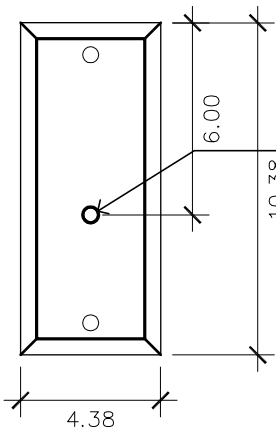

BACKPLATE

Mounting Hole

* Top of Fixture to Mounting Hole is 15"

STANDARD FEATURES

Solid Copper
Tempered Clear Glass
Gas: Single Brass Burner

* Shown with Standard Single Brass Burner

Lantern & Scroll

a brilliant first impression