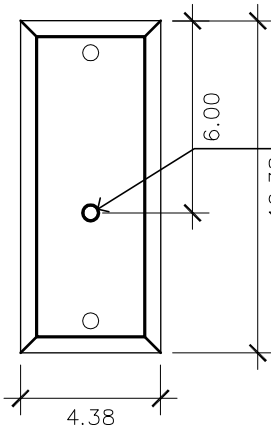

BACKPLATE

Mounting Hole

* Top of Fixture to Mounting Hole is 15"

STANDARD FEATURES

Solid Copper
Tempered Clear Glass
Electric: Frosted Chimney

* Shown with Standard Frosted Chimney

Lantern & Scroll

a brilliant first impression