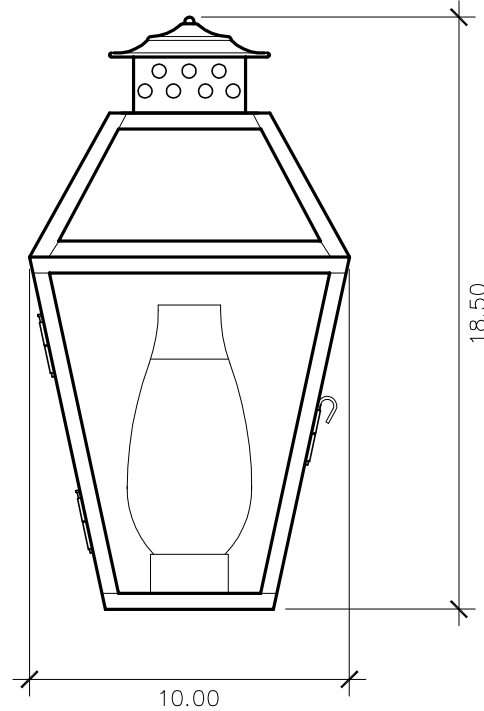

Broad Street Collection

BS - 7E
wall mount

18.5h x 10w x 10.5d

ELECTRIC OPTIONS

- ☒ Medium Base Socket
- ☒ Frosted Chimney
- ☒ Single Brass Candle
- ☒ Single Brass Tall Candle
- ☒ 2 Light Brass Cluster
- ☒ 2 Light Tall Brass Cluster
- ☒ 3 Light Brass Cluster
- ☐ 4 Light Brass Cluster
- ☒ Drip Candle Covers

GAS OPTIONS

- ☐ Single Brass Burner
- ☐ Double Brass Burner
- ☐ Triple Brass Burner
- ☐ Extra Tall Burner
- ☐ LP Brass Burner
- ☐ Palmetto Flame Brass Burner
- ☐ Bat Flame Brass Burner
- ☐ Hidden Gas Line

GLASS OPTIONS

- ☒ Tempered Clear
- ☒ Seeded
- ☒ Artique

ACCESSORIES

- ☒ Solid Copper Top
- ☒ Copper Panels
- ☒ Top Copper Ring
- ☒ Brass Cross Bars
- ☒ Copper Cross Bars
- ☒ Top Loop
- ☒ Full Scroll
- ☒ Backward Scroll
- ☐ Side Scrolls
- ☒ Down Scrolls
- ☒ Top Loop Hanger
- ☐ Wall Bracket WBC
- ☐ Wall Yoke
- ☐ Extender Bracket
- ☒ Top Mount
- ☒ Top Hole Backplate
- ☐ Pier Mount
- ☐ Pier Mount Cover

FINISHES

- ☒ Solid Copper
- ☒ Aged Bronze
- ☒ Powder Coated Black
- ☐ Silver