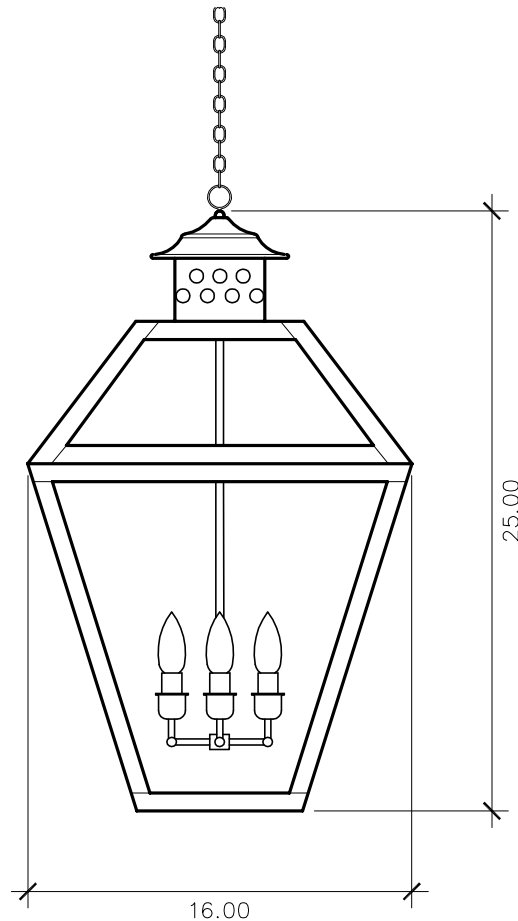

Broad Street Collection

BS - 16
hanging

25h x 16w x 16d

ELECTRIC OPTIONS

- ☒ Medium Base Socket
- ☒ Frosted Chimney
- ☐ Single Brass Candle
- ☐ Single Brass Tall Candle
- ☒ 2 Light Brass Cluster
- ☒ 2 Light Tall Brass Cluster
- ☒ 3 Light Brass Cluster
- ☒ 4 Light Brass Cluster
- ☒ Drip Candle Covers

GAS OPTIONS

- ☐ Single Brass Burner
- ☐ Double Brass Burner
- ☐ Triple Brass Burner
- ☐ Extra Tall Burner
- ☐ LP Brass Burner
- ☐ Palmetto Flame Brass Burner
- ☐ Bat Flame Brass Burner
- ☐ Hidden Gas Line

GLASS OPTIONS

- ☒ Tempered Clear
- ☒ Seeded
- ☒ Artique

ACCESSORIES

- ☒ Solid Copper Top
- ☒ Copper Panels
- ☐ Top Copper Ring
- ☒ Brass Cross Bars
- ☒ Copper Cross Bars
- ☐ Top Loop
- ☐ Full Scroll
- ☐ Backward Scroll
- ☐ Side Scrolls
- ☐ Down Scrolls
- ☐ Top Loop Hanger
- ☐ Wall Bracket WBC
- ☐ Wall Yoke
- ☐ Extender Bracket
- ☐ Top Mount
- ☐ Top Hole Backplate
- ☐ Pier Mount
- ☐ Pier Mount Cover

FINISHES

- ☒ Solid Copper
- ☒ Aged Bronze
- ☒ Powder Coated Black
- ☒ Silver