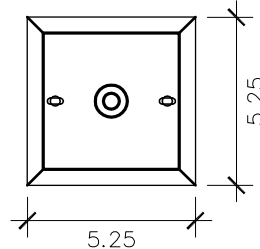

CEILING MOUNTING PLATE

STANDARD FEATURES

Solid Copper
Tempered Clear Glass
Electric: 3 Light Brass Cluster
Gas: Not Available on This Model
Includes 18" of Chain

* Shown with Standard 3 Light Brass Cluster

Lantern & Scroll

a brilliant first impression